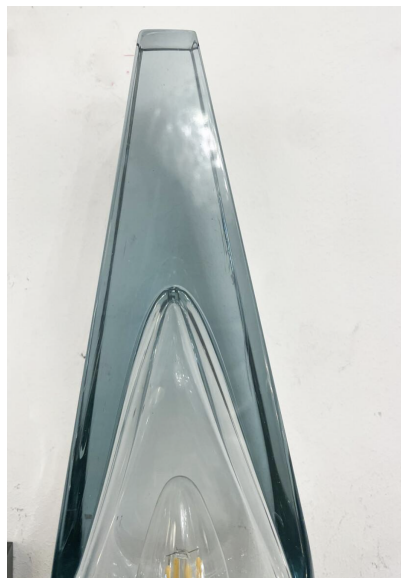

**PAIR OF WALL LAMP BY FLAVIO POLI
FOR SEGUSO, 1950S**

Pair of Wall Lamp by Flavio Poli for Seguso,
1950s

Categories: [Lighting](#), [Wall Lamp](#)

GALLERY IMAGES

LIVING IN STYLE

GALLERY

Gallery Tel: + 44 (0) 20 8076 5055