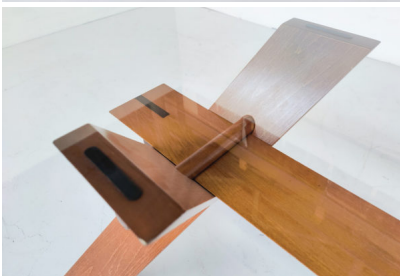

"PIANA" DINING TABLE BY ALFREDO SIMONIT & GIORGIO DEL PIERO

A "Piana" dining table by Alfredo Simonit and Giorgio Del Piero.

Made in Italy in the 1980's.

Categories: [Furniture](#), [Tables/Desks](#)

GALLERY IMAGES

ADDITIONAL INFORMATION

Dimensions	80 × 211 × 74 cm
Color	Brown
Material	Glass, Wood