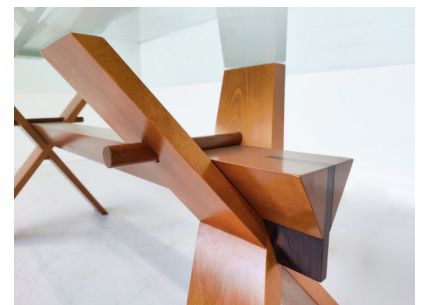

"PIANA" DINING TABLE BY ALFREDO SIMONIT & GIORGIO DEL PIERO

A "Piana" dining table by Alfredo Simonit and Giorgio Del Piero.

Made in Italy in the 1980's.

Categories: [Furniture](#), [Tables/Desks](#)

GALLERY IMAGES

ADDITIONAL INFORMATION

Dimensions	80 × 211 × 74 cm
Color	Brown
Material	Glass, Wood