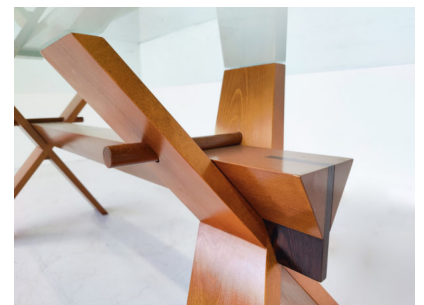

**"PIANA" DINING TABLE BY ALFREDO  
SIMONIT & GIORGIO DEL PIERO**

*A "Piana" dining table by Alfredo Simonit and  
Giorgio Del Piero.*

*Made in Italy in the 1980's.*

Categories: [Furniture](#), [Tables/Desks](#)

## ADDITIONAL INFORMATION

<b>Dimensions</b>	80 × 211 × 74 cm
<b>Color</b>	Brown
<b>Material</b>	Glass, Wood