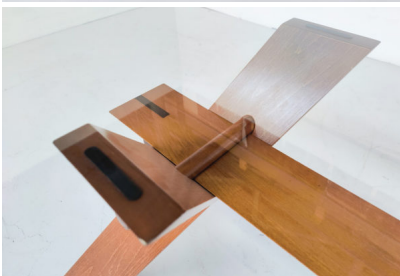

**"PIANA" DINING TABLE BY ALFREDO  
SIMONIT & GIORGIO DEL PIERO**

*A "Piana" dining table by Alfredo Simonit and  
Giorgio Del Piero.*

*Made in Italy in the 1980's.*

Categories: [Furniture](#), [Tables/Desks](#)

## ADDITIONAL INFORMATION

<b>Dimensions</b>	80 × 211 × 74 cm
<b>Color</b>	Brown
<b>Material</b>	Glass, Wood