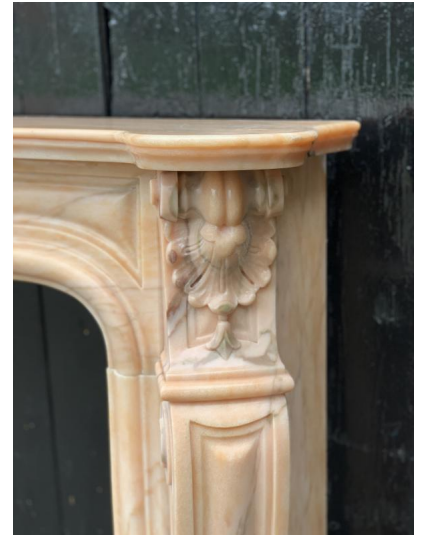

GALLERY IMAGES