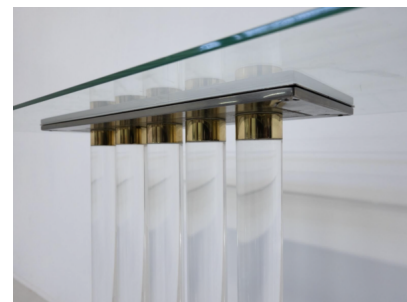

**PLEXIGLASS CONSOLE IN THE STYLE  
OF ROMÉO REGA, ITALY, 1980S**

Plexiglass Console in the style of Roméo  
Rega, Italy, 1980s

Categories: [Furniture](#), [Other](#), [Sideboards](#)

**GALLERY IMAGES**