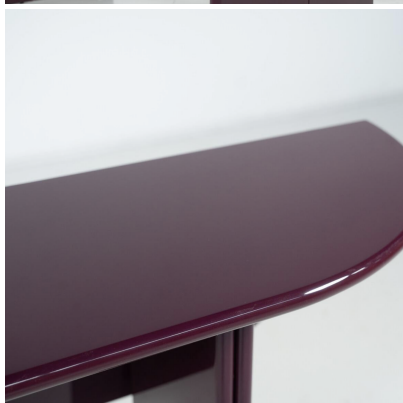

GALLERY IMAGES