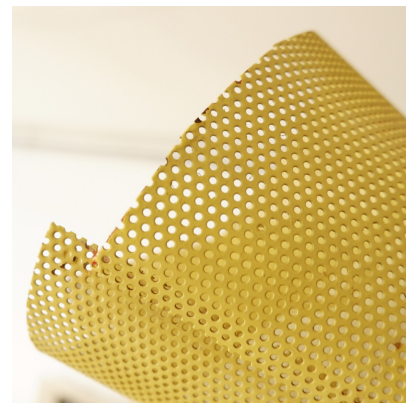

**RARE SUSPENSION BY BORIS-JEAN
LACROIX (1955)**

Extra tall four lams with elegant pleated fan light shade in the style of Tomasso Barbi. (2 available)

Categories: [Ceiling Lamp](#), [Lighting](#)

PRODUCT DESCRIPTION

Extra tall four lams with elegant pleated fan light shade in the style of Tomasso Barbi. (2 available)

GALLERY IMAGES

LIVING IN STYLE

GALLERY

Gallery Tel: + 44 (0) 20 8076 5055

Mobile Tel: + 44 (0) 7968 752 760