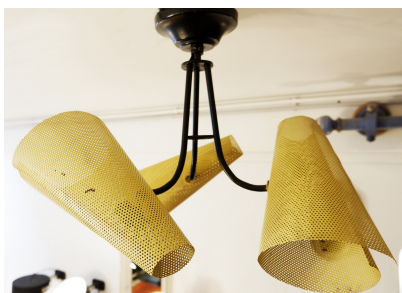

**RARE SUSPENSION BY BORIS-JEAN
LACROIX (1955)**

Extra tall four lams with elegant pleated fan light shade in the style of Tomasso Barbi. (2 available)

Categories: [Ceiling Lamp](#), [Lighting](#)

PRODUCT DESCRIPTION

Extra tall four lams with elegant pleated fan light shade in the style of Tomasso Barbi. (2 available)

GALLERY IMAGES

LIVING IN STYLE

GALLERY

Gallery Tel: + 44 (0) 20 8076 5055

Mobile Tel: + 44 (0) 7968 752 760