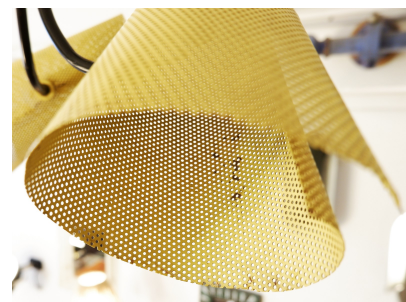

**RARE SUSPENSION BY BORIS-JEAN
LACROIX (1955)**

Extra tall four lams with elegant pleated fan light shade in the style of Tomasso Barbi. (2 available)

Categories: [Ceiling Lamp](#), [Lighting](#)

PRODUCT DESCRIPTION

Extra tall four lams with elegant pleated fan light shade in the style of Tomasso Barbi. (2 available)

GALLERY IMAGES

LIVING IN STYLE

GALLERY

Gallery Tel: + 44 (0) 20 8076 5055

Mobile Tel: + 44 (0) 7968 752 760