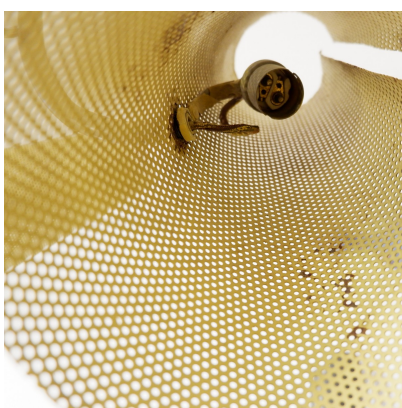

GALLERY IMAGES