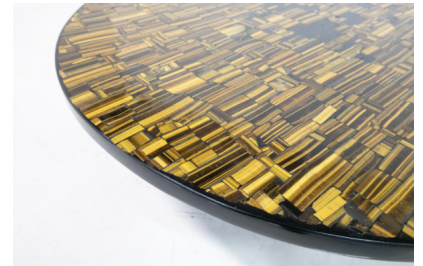

**ROUND ADO CHALE COFFEE TABLE,
OEIL DE TIGRE, BELGIUM**

Round Ado Chale Coffee Table, Oeil de Tigre,
Belgium

Categories: [Furniture](#), [Tables/Desks](#)

GALLERY IMAGES

LIVING IN STYLE

GALLERY

Gallery Tel: + 44 (0) 20 8076 5055