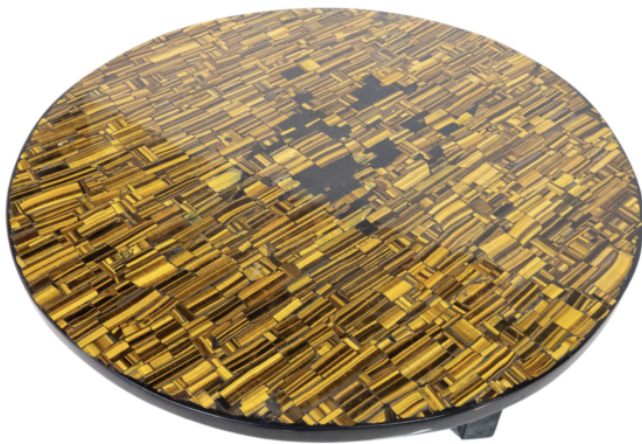

**ROUND ADO CHALE COFFEE TABLE,
OEIL DE TIGRE, BELGIUM**

Round Ado Chale Coffee Table, Oeil de Tigre,
Belgium

Categories: [Furniture](#), [Tables/Desks](#)

GALLERY IMAGES

LIVING IN STYLE

GALLERY

Gallery Tel: + 44 (0) 20 8076 5055