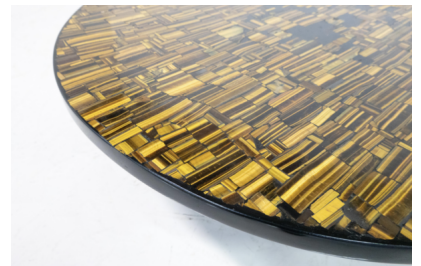

**ROUND ADO CHALE COFFEE TABLE,
OEIL DE TIGRE, BELGIUM**

Round Ado Chale Coffee Table, Oeil de Tigre,
Belgium

Categories: [Furniture](#), [Tables/Desks](#)

GALLERY IMAGES

LIVING IN STYLE

GALLERY

Gallery Tel: + 44 (0) 20 8076 5055