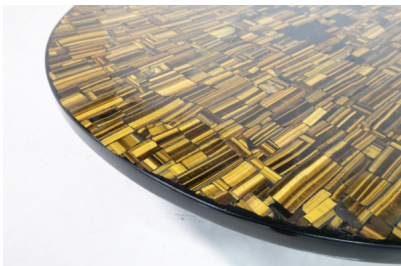

**ROUND ADO CHALE COFFEE TABLE,
OEIL DE TIGRE, BELGIUM**

Round Ado Chale Coffee Table, Oeil de Tigre,
Belgium

Categories: [Furniture](#), [Tables/Desks](#)

GALLERY IMAGES

LIVING IN STYLE

GALLERY

Gallery Tel: + 44 (0) 20 8076 5055