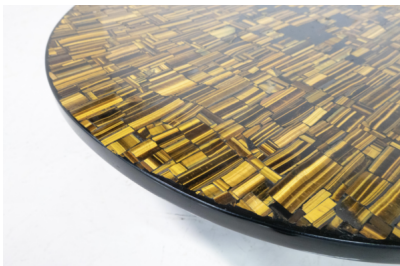

**ROUND ADO CHALE COFFEE TABLE,
OEIL DE TIGRE, BELGIUM**

Round Ado Chale Coffee Table, Oeil de Tigre,
Belgium

Categories: [Furniture](#), [Tables/Desks](#)

GALLERY IMAGES

LIVING IN STYLE

GALLERY

Gallery Tel: + 44 (0) 20 8076 5055