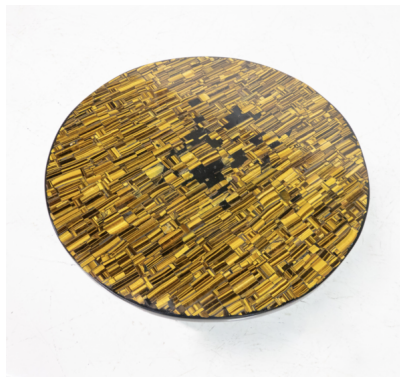

**ROUND ADO CHALE COFFEE TABLE,
OEIL DE TIGRE, BELGIUM**

Round Ado Chale Coffee Table, Oeil de Tigre,
Belgium

Categories: [Furniture](#), [Tables/Desks](#)

GALLERY IMAGES

LIVING IN STYLE

GALLERY

Gallery Tel: + 44 (0) 20 8076 5055