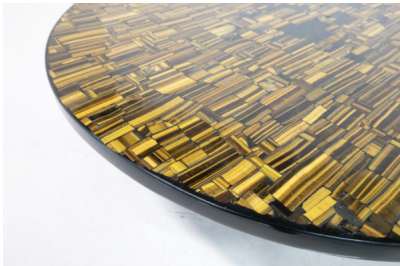

**ROUND ADO CHALE COFFEE TABLE,
OEIL DE TIGRE, BELGIUM**

Round Ado Chale Coffee Table, Oeil de Tigre,
Belgium

Categories: [Furniture](#), [Tables/Desks](#)

GALLERY IMAGES

LIVING IN STYLE

GALLERY

Gallery Tel: + 44 (0) 20 8076 5055