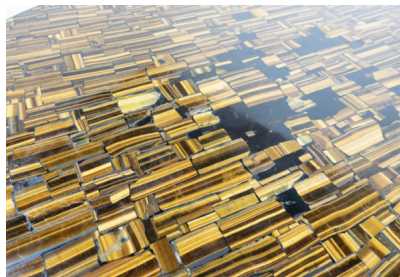

**ROUND ADO CHALE COFFEE TABLE,
OEIL DE TIGRE, BELGIUM**

Round Ado Chale Coffee Table, Oeil de Tigre,
Belgium

Categories: [Furniture](#), [Tables/Desks](#)

GALLERY IMAGES

LIVING IN STYLE

GALLERY

Gallery Tel: + 44 (0) 20 8076 5055