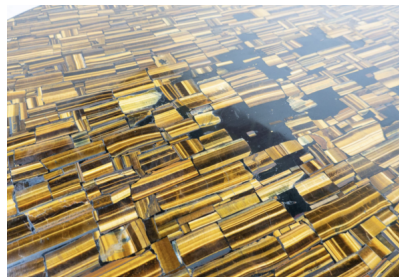

**ROUND ADO CHALE COFFEE TABLE,
OEIL DE TIGRE, BELGIUM**

Round Ado Chale Coffee Table, Oeil de Tigre,
Belgium

Categories: [Furniture](#), [Tables/Desks](#)

GALLERY IMAGES

LIVING IN STYLE

GALLERY

Gallery Tel: + 44 (0) 20 8076 5055