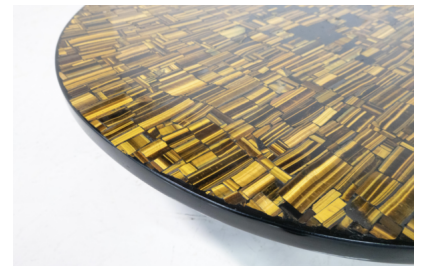

**ROUND ADO CHALE COFFEE TABLE,
OEIL DE TIGRE, BELGIUM**

Round Ado Chale Coffee Table, Oeil de Tigre,
Belgium

Categories: [Furniture](#), [Tables/Desks](#)

GALLERY IMAGES

LIVING IN STYLE

GALLERY

Gallery Tel: + 44 (0) 20 8076 5055