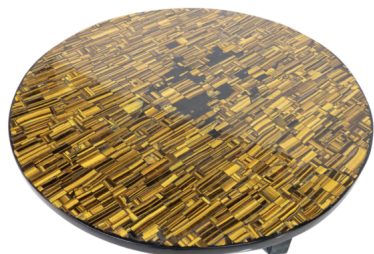

LIVING IN STYLE

GALLERY

Gallery Tel: + 44 (0) 20 8076 5055

Mobile Tel: + 44 (0) 7968 752 760

Email: info@livinginstylegallery.com

Site: livinginstylegallery.com