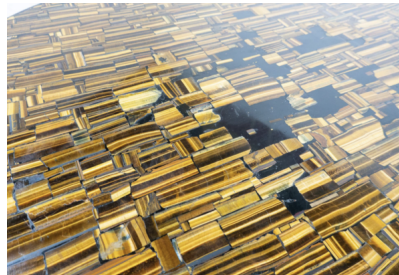

**ROUND ADO CHALE COFFEE TABLE,
OEIL DE TIGRE, BELGIUM**

Round Ado Chale Coffee Table, Oeil de Tigre,
Belgium

Categories: [Furniture](#), [Tables/Desks](#)

GALLERY IMAGES

LIVING IN STYLE

GALLERY

Gallery Tel: + 44 (0) 20 8076 5055