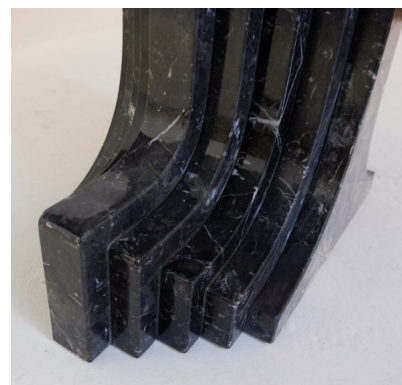

**"SAMO" BLACK MARBLE DINING
TABLE BY CARLO SCARPA**

A mid-century modern "Samo" black marble dining table by Carlo Scarpa.

Made in Italy in the 1970's.

Categories: [Furniture](#), [Tables/Desks](#)

GALLERY IMAGES

LIVING IN STYLE

GALLERY

Gallery Tel: + 44 (0) 20 8076 5055

Mobile Tel: + 44 (0) 7968 752 760

Email: info@livinginstylegallery.com

Site: livinginstylegallery.com

ADDITIONAL INFORMATION

Dimensions	100 × 182 × 74 cm
Color	Black, White
Material	Marble