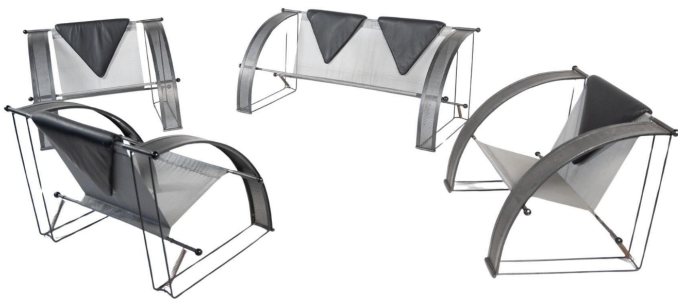

**SEATING SET IN THE STYLE OF
MARIO BOTTA, ITALY, 1980S**

Seating Set in the Style of Mario Botta, Italy,
1980s

Categories: [Furniture](#), [Seating](#)

GALLERY IMAGES

LIVING IN STYLE

GALLERY

Gallery Tel: + 44 (0) 20 8076 5055