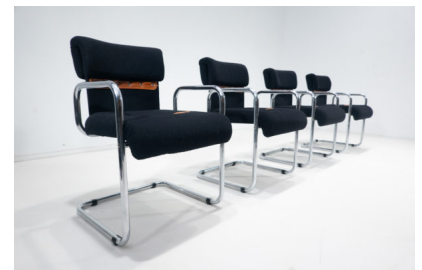

SET OF 4 MID CENTURY MODERN ARMCHAIRS BY GUIDO FALESCHINI

*A set of 4 mid-century modern armchairs by
Guido Faleschini.*

Made in Italy in the 1970's.

Categories: [Furniture](#), [Seating](#)

GALLERY IMAGES

ADDITIONAL INFORMATION

Dimensions

64 × 55 × 80 cm

Color

Black, Brown, Silver

Material

Fabric, Leather, Metal