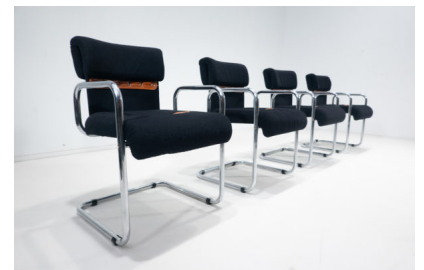

SET OF 4 MID CENTURY MODERN ARMCHAIRS BY GUIDO FALESCHINI

*A set of 4 mid-century modern armchairs by
Guido Faleschini.*

Made in Italy in the 1970's.

Categories: [Furniture](#), [Seating](#)

GALLERY IMAGES

ADDITIONAL INFORMATION

Dimensions

64 × 55 × 80 cm

Color

Black, Brown, Silver

Material

Fabric, Leather, Metal