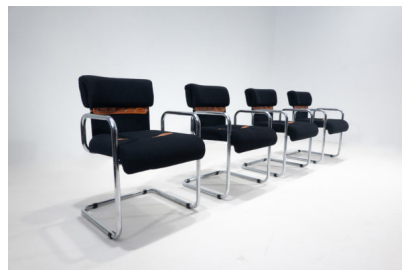

SET OF 4 MID CENTURY MODERN ARMCHAIRS BY GUIDO FALESCHINI

*A set of 4 mid-century modern armchairs by
Guido Faleschini.*

Made in Italy in the 1970's.

Categories: [Furniture](#), [Seating](#)

GALLERY IMAGES

ADDITIONAL INFORMATION

Dimensions

64 × 55 × 80 cm

Color

Black, Brown, Silver

Material

Fabric, Leather, Metal