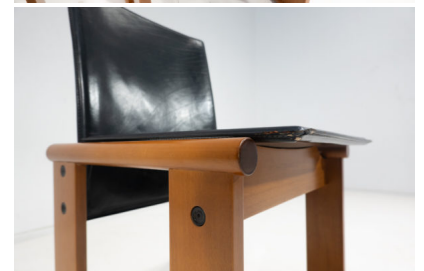

**SET OF 4 MID CENTURY MODERN
CHAIRS BY AFRA AND TOBIA
SCARPA**

*A set of 4 mid-century modern chairs by Afra
and Tobia Scarpa.*

Made in Italy in the 1960's.

Categories: [Furniture](#), [Seating](#)

GALLERY IMAGES

ADDITIONAL INFORMATION

Dimensions

47 × 50 × 79 cm

Color

Black, Brown

Material

Leather, Wood