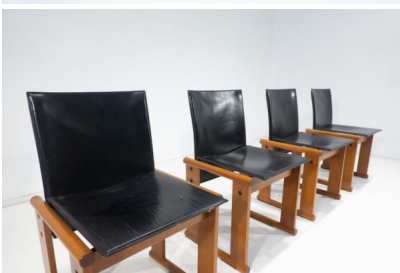

**SET OF 4 MID CENTURY MODERN
CHAIRS BY AFRA AND TOBIA
SCARPA**

*A set of 4 mid-century modern chairs by Afra
and Tobia Scarpa.*

Made in Italy in the 1960's.

Categories: [Furniture](#), [Seating](#)

GALLERY IMAGES

ADDITIONAL INFORMATION

Dimensions

47 × 50 × 79 cm

Color

Black, Brown

Material

Leather, Wood