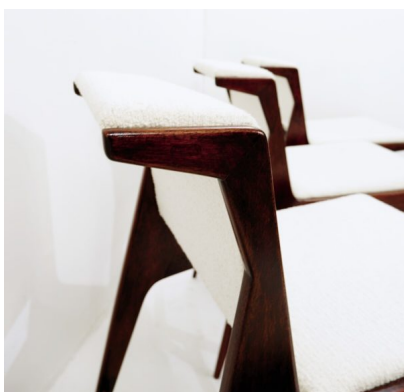

### SET OF 4 MID CENTURY MODERN ITALIAN CHAIRS

*A set of 4 mid-century modern Italian chairs.*

*Made in the 1960's.*

---

Categories: [Furniture](#), [Seating](#)

## ADDITIONAL INFORMATION

**Dimensions**

62 × 46 × 75 cm

**Color**

Dark Brown, White

**Material**

Fabric, Wood