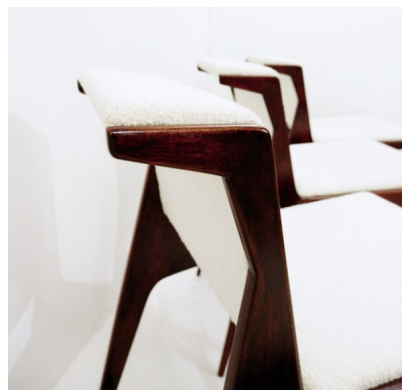

SET OF 4 MID CENTURY MODERN ITALIAN CHAIRS

A set of 4 mid-century modern Italian chairs.

Made in the 1960's.

Categories: [Furniture](#), [Seating](#)

GALLERY IMAGES

ADDITIONAL INFORMATION

Dimensions

62 × 46 × 75 cm

Color

Dark Brown, White

Material

Fabric, Wood