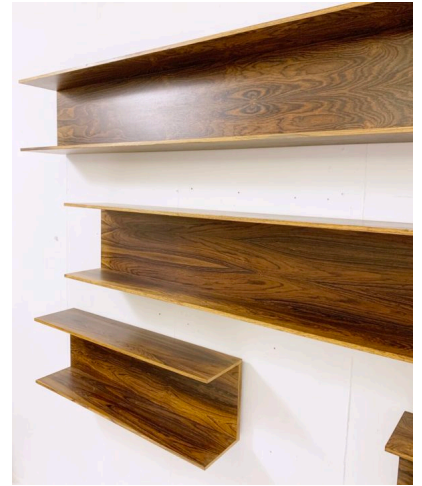

SET OF 4 MID CENTURY WOODEN SHELVES

A set of 4 mid-century modern wooden shelves.

Made in Italy in the 1960's.

Dimensions:

1) H26 x W212,5 x D18

2) H26 x W150 x D18

3) H26 x W83 x D18

4) H26 x W83 x D18

Categories: [Furniture](#), [Shelf/Bar/Trolleys](#)

GALLERY IMAGES

LIVING IN STYLE

GALLERY

Gallery Tel: + 44 (0) 20 8076 5055

Mobile Tel: + 44 (0) 7968 752 760

Email: info@livinginstylegallery.com

Site: livinginstylegallery.com

ADDITIONAL INFORMATION

Color	Brown
Material	Wood