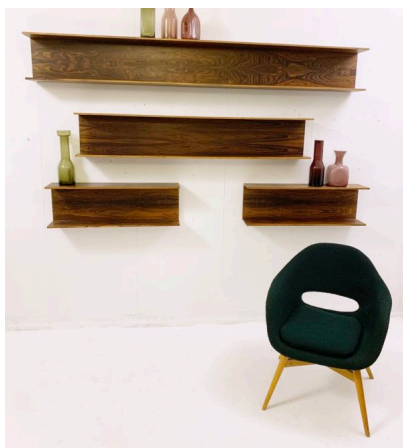

## SET OF 4 MID CENTURY WOODEN SHELVES

*A set of 4 mid-century modern wooden shelves.*

*Made in Italy in the 1960's.*

Dimensions:

1) H26 x W212,5 x D18

2) H26 x W150 x D18

3) H26 x W83 x D18

4) H26 x W83 x D18

---

**Categories:** [Furniture](#), [Shelf/Bar/Trolleys](#)

## GALLERY IMAGES