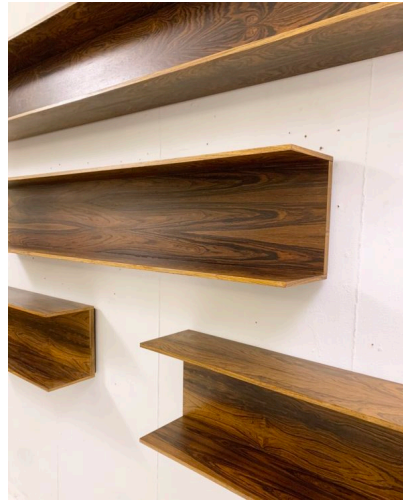

## SET OF 4 MID CENTURY WOODEN SHELVES

*A set of 4 mid-century modern wooden shelves.*

*Made in Italy in the 1960's.*

Dimensions:

1) H26 x W212,5 x D18

2) H26 x W150 x D18

3) H26 x W83 x D18

4) H26 x W83 x D18

---

**Categories:** [Furniture](#), [Shelf/Bar/Trolleys](#)

## GALLERY IMAGES

# LIVING IN STYLE

---

GALLERY

**Gallery Tel:** + 44 (0) 20 8076 5055

**Mobile Tel:** + 44 (0) 7968 752 760

**Email:** [info@livinginstylegallery.com](mailto:info@livinginstylegallery.com)

**Site:** [livinginstylegallery.com](http://livinginstylegallery.com)