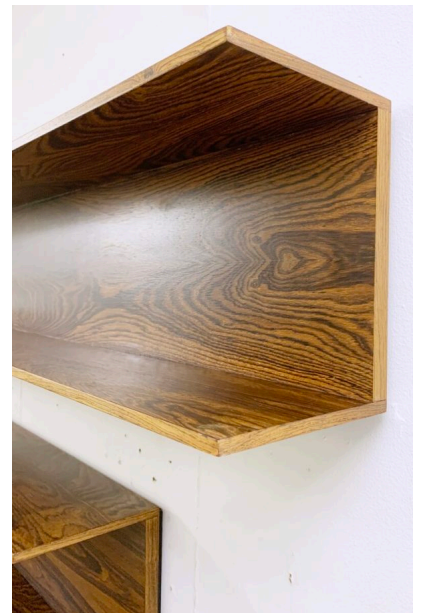

SET OF 4 MID CENTURY WOODEN SHELVES

A set of 4 mid-century modern wooden shelves.

Made in Italy in the 1960's.

Dimensions:

1) H26 x W212,5 x D18

2) H26 x W150 x D18

3) H26 x W83 x D18

4) H26 x W83 x D18

Categories: [Furniture](#), [Shelf/Bar/Trolleys](#)

GALLERY IMAGES

LIVING IN STYLE

GALLERY

Gallery Tel: + 44 (0) 20 8076 5055

Mobile Tel: + 44 (0) 7968 752 760

Email: info@livinginstylegallery.com

Site: livinginstylegallery.com

ADDITIONAL INFORMATION

Color	Brown
Material	Wood