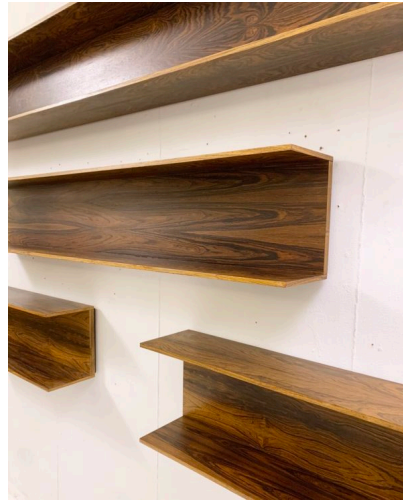

SET OF 4 MID CENTURY WOODEN SHELVES

A set of 4 mid-century modern wooden shelves.

Made in Italy in the 1960's.

Dimensions:

1) H26 x W212,5 x D18

2) H26 x W150 x D18

3) H26 x W83 x D18

4) H26 x W83 x D18

Categories: [Furniture](#), [Shelf/Bar/Trolleys](#)

GALLERY IMAGES

LIVING IN STYLE

GALLERY

Gallery Tel: + 44 (0) 20 8076 5055

Mobile Tel: + 44 (0) 7968 752 760

Email: info@livinginstylegallery.com

Site: livinginstylegallery.com

ADDITIONAL INFORMATION

Color	Brown
Material	Wood