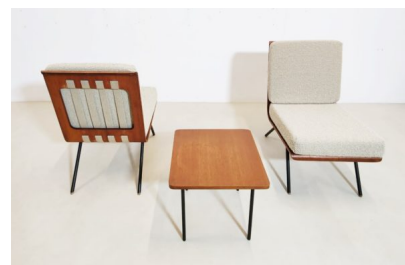

**SET OF 5 MID CENTURY LOUNGE
CHAIRS & COFFEE TABLE BY FRANCO
CAMPO & CARLO GRAFFI**

*A mid-century modern set of 5 lounge chairs
and coffee table by Franco Campo & Carlo
Graffi.*

Made in Italy in the 1960's.

Categories: [Furniture](#), [Seating](#)

GALLERY IMAGES

LIVING IN STYLE

GALLERY

Gallery Tel: + 44 (0) 20 8076 5055

Mobile Tel: + 44 (0) 7968 752 760

Email: info@livinginstylegallery.com

Site: livinginstylegallery.com

ADDITIONAL INFORMATION

Dimensions	52 × 50 × 80 cm
Color	Brown, Grey
Material	Fabric, Wood