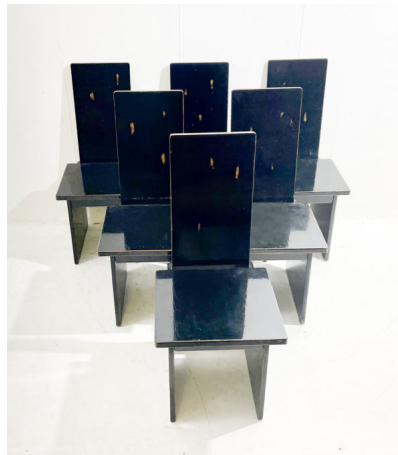

SET OF 6 BLACK CONSTRUCTIVIST WOODEN DINING CHAIRS

A set of 6 black constructivist wooden dining chairs.

Made in Hungary in the 1930's.

Categories: [Furniture](#), [Seating](#)

GALLERY IMAGES

LIVING IN STYLE

GALLERY

Gallery Tel: + 44 (0) 20 8076 5055

Mobile Tel: + 44 (0) 7968 752 760

Email: info@livinginstylegallery.com

Site: livinginstylegallery.com

ADDITIONAL INFORMATION

Dimensions

42 × 48 × 94 cm

Color

Black

Material

Lacquered Wood