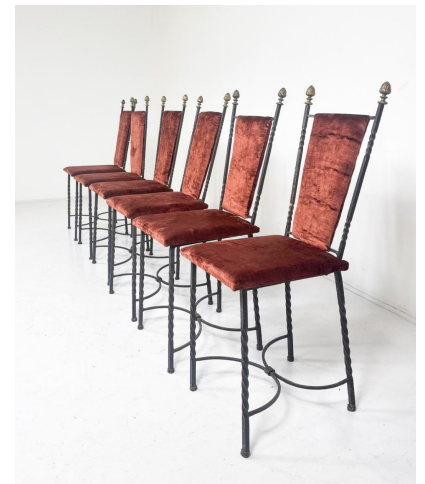

SET OF 6 IRON CHAIRS, 1940S

Set of 6 Iron Chairs, 1940s

Categories: [Furniture](#), [Seating](#)

GALLERY IMAGES

LIVING IN STYLE

GALLERY

Gallery Tel: + 44 (0) 20 8076 5055

Mobile Tel: + 44 (0) 7968 752 760