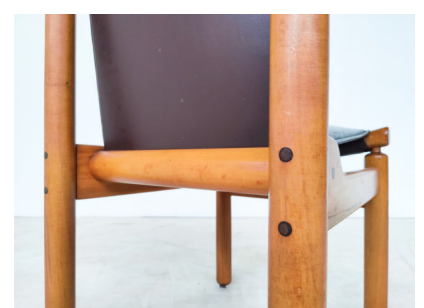

SET OF 4 MID CENTURY DINING CHAIRS BY ILMARI TAPIOVAARA

A set of 4 mid-century modern leather & wood dining chairs by Ilmari Tapiovaara for La Permanente Mobili Cantù.

Made in Finland in the 1970's.

Categories: [Furniture](#), [Seating](#)

GALLERY IMAGES