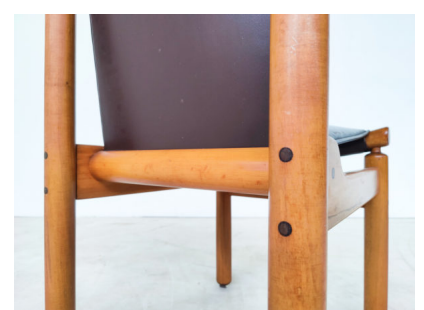

SET OF 4 MID CENTURY DINING CHAIRS BY ILMARI TAPIOVAARA

A set of 4 mid-century modern leather & wood dining chairs by Ilmari Tapiovaara for La Permanente Mobili Cantù.

Made in Finland in the 1970's.

Categories: [Furniture](#), [Seating](#)

GALLERY IMAGES