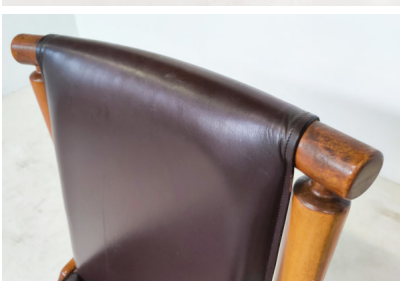

SET OF 4 MID CENTURY DINING CHAIRS BY ILMARI TAPIOVAARA

A set of 4 mid-century modern leather & wood dining chairs by Ilmari Tapiovaara for La Permanente Mobili Cantù.

Made in Finland in the 1970's.

Categories: [Furniture](#), [Seating](#)

GALLERY IMAGES