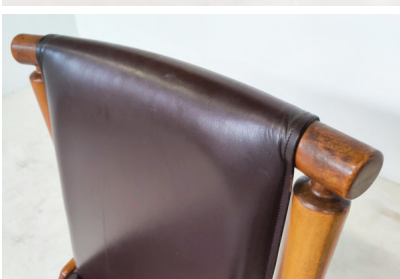

SET OF 4 MID CENTURY DINING CHAIRS BY ILMARI TAPIOVAARA

A set of 4 mid-century modern leather & wood dining chairs by Ilmari Tapiovaara for La Permanente Mobili Cantù.

Made in Finland in the 1970's.

Categories: [Furniture](#), [Seating](#)

GALLERY IMAGES