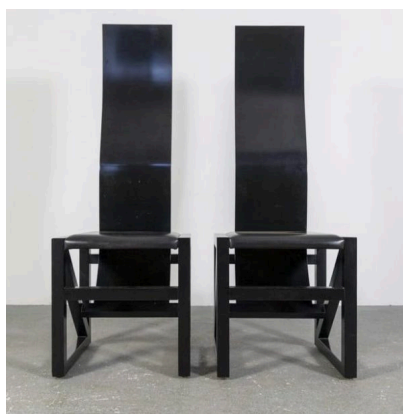

**SET OF 6 MID CENTURY "EDO"  
DINING CHAIRS BY KISHO  
KUROKAWA FOR PPM**

*A set of 6 mid-century modern "Edo" dining  
chairs by Kisho Kurokawa for PPM.*

*Made in Japan in the 1980's.*

---

Categories: [Furniture](#), [Seating](#)

**GALLERY IMAGES**

## ADDITIONAL INFORMATION

<b>Dimensions</b>	56 × 56 × 162 cm
<b>Color</b>	Black
<b>Material</b>	Wood