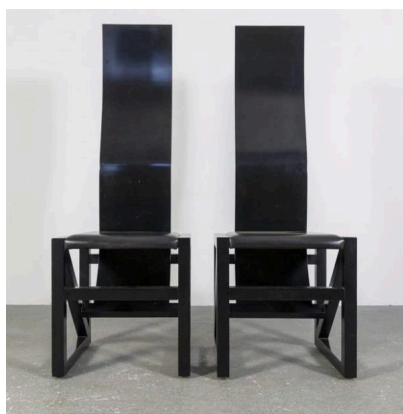

**SET OF 6 MID CENTURY "EDO"
DINING CHAIRS BY KISHO
KUROKAWA FOR PPM**

*A set of 6 mid-century modern "Edo" dining
chairs by Kisho Kurokawa for PPM.*

Made in Japan in the 1980's.

Categories: [Furniture](#), [Seating](#)

GALLERY IMAGES

LIVING IN STYLE

GALLERY

Gallery Tel: + 44 (0) 20 8076 5055

Mobile Tel: + 44 (0) 7968 752 760

Email: info@livinginstylegallery.com

Site: livinginstylegallery.com

ADDITIONAL INFORMATION

Dimensions	56 × 56 × 162 cm
Color	Black
Material	Wood