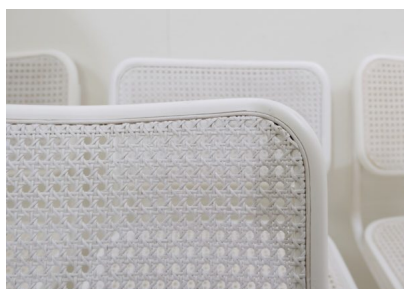

**SET OF 6 MID CENTURY MODERN
WHITE CANE DINING CHAIRS**

A set of 6 mid-century modern white cane chairs.

Made in Italy in the 1970's.

Categories: [Furniture](#), [Seating](#)

GALLERY IMAGES

LIVING IN STYLE

GALLERY

Gallery Tel: + 44 (0) 20 8076 5055

Mobile Tel: + 44 (0) 7968 752 760

Email: info@livinginstylegallery.com

Site: livinginstylegallery.com

ADDITIONAL INFORMATION

Dimensions	60 × 60 × 81 cm
Color	White
Material	Cane, Metal