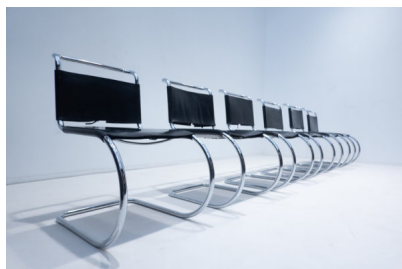

**SET OF 6 "MR10" CHAIRS BY
LUDWIG MIES VAN DER ROHE FOR
KNOLL INTERNATIONAL**

*A set of 6 "MR10" chairs by Ludwig Mies van
der Rohe for Knoll International.*

Made in Italy in the 1960's.

Categories: [Furniture](#), [Seating](#)

GALLERY IMAGES

ADDITIONAL INFORMATION

Dimensions

67 × 50 × 81 cm

Color

Black, Silver

Material

Leather, Metal