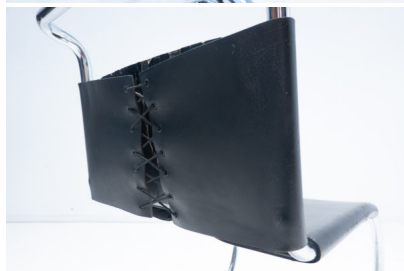

**SET OF 6 "MR10" CHAIRS BY
LUDWIG MIES VAN DER ROHE FOR
KNOLL INTERNATIONAL**

*A set of 6 "MR10" chairs by Ludwig Mies van
der Rohe for Knoll International.*

Made in Italy in the 1960's.

Categories: [Furniture](#), [Seating](#)

GALLERY IMAGES

ADDITIONAL INFORMATION

Dimensions	67 × 50 × 81 cm
Color	Black, Silver
Material	Leather, Metal