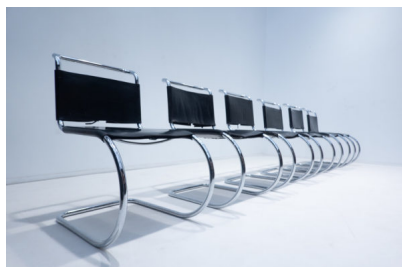

**SET OF 6 "MR10" CHAIRS BY
LUDWIG MIES VAN DER ROHE FOR
KNOLL INTERNATIONAL**

*A set of 6 "MR10" chairs by Ludwig Mies van
der Rohe for Knoll International.*

Made in Italy in the 1960's.

Categories: [Furniture](#), [Seating](#)

GALLERY IMAGES

ADDITIONAL INFORMATION

Dimensions	67 × 50 × 81 cm
Color	Black, Silver
Material	Leather, Metal