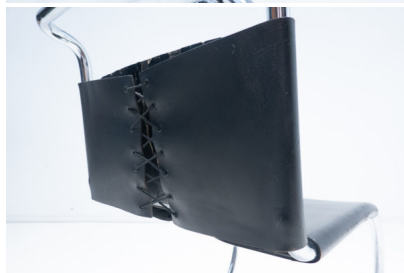

**SET OF 6 "MR10" CHAIRS BY
LUDWIG MIES VAN DER ROHE FOR
KNOLL INTERNATIONAL**

*A set of 6 "MR10" chairs by Ludwig Mies van
der Rohe for Knoll International.*

Made in Italy in the 1960's.

Categories: [Furniture](#), [Seating](#)

GALLERY IMAGES

ADDITIONAL INFORMATION

Dimensions

67 × 50 × 81 cm

Color

Black, Silver

Material

Leather, Metal