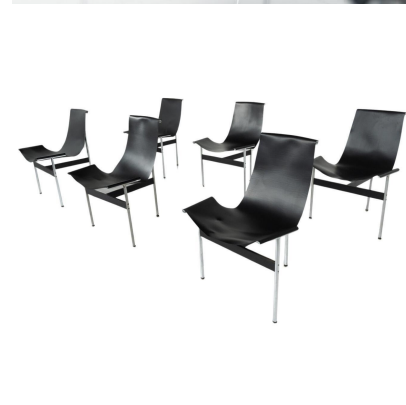

**SET OF 6 "T" CHAIRS BY DOUGLAS  
KELLY, ROSS LITTELL AND WILLIAM  
KATAVOLOS, 1950S**

Set of 6 "T" Chairs by Douglas Kelly, Ross  
Littell and William Katavolos, 1950s

Categories: [Furniture](#), [Seating](#)

**GALLERY IMAGES**