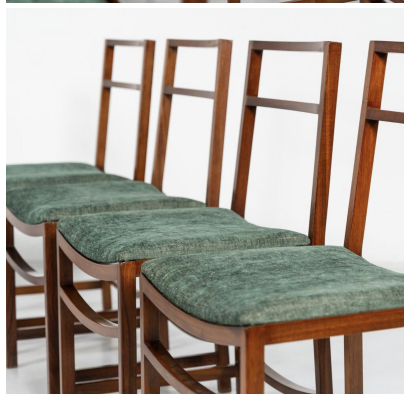

**SET OF 8 MID-CENTURY MODERN
DINING CHAIRS BY RENATO VENTURI
FOR MIM, 1950S**

Set of 8 Mid-Century Modern Dining Chairs
by Renato Venturi for MIM, 1950s

Categories: [Furniture](#), [Seating](#)

GALLERY IMAGES