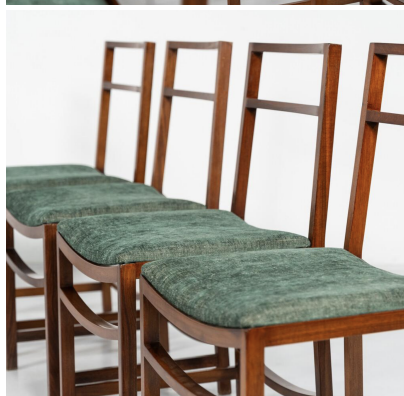

**SET OF 8 MID-CENTURY MODERN
DINING CHAIRS BY RENATO VENTURI
FOR MIM, 1950S**

Set of 8 Mid-Century Modern Dining Chairs
by Renato Venturi for MIM, 1950s

Categories: [Furniture](#), [Seating](#)

GALLERY IMAGES