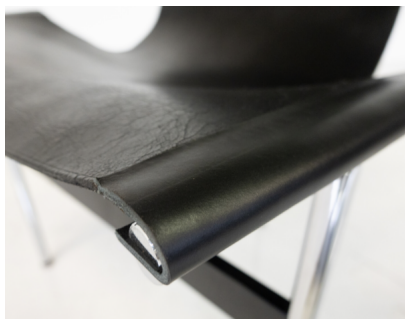

LIVING IN STYLE

GALLERY

Gallery Tel: + 44 (0) 20 8076 5055

Mobile Tel: + 44 (0) 7968 752 760

Email: info@livinginstylegallery.com

Site: livinginstylegallery.com