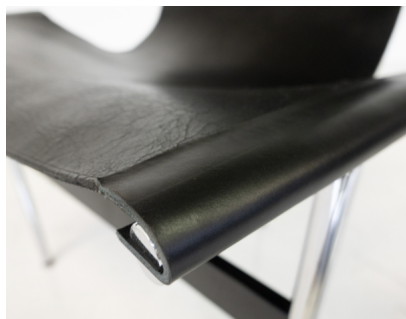

LIVING IN STYLE

GALLERY

Gallery Tel: + 44 (0) 20 8076 5055

Mobile Tel: + 44 (0) 7968 752 760

Email: info@livinginstylegallery.com

Site: livinginstylegallery.com