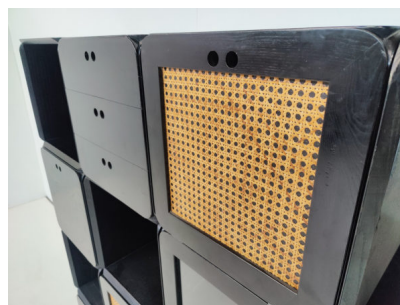

SET OF MODULAR BLACK WOODEN CUBES BY DERK JAN DE VRIES

A set of modular black wooden cubes by Derk Jan de Vries.

Made in The Netherlands in the 1960's.

Categories: [Furniture](#), [Shelf/Bar/Trolleys](#)

GALLERY IMAGES

ADDITIONAL INFORMATION

Dimensions	38 × 152 × 152 cm
Color	Black, Light Brown
Material	Lacquered Wood