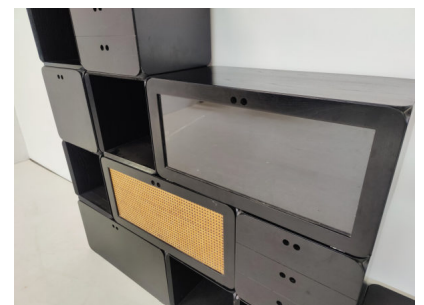

SET OF MODULAR BLACK WOODEN CUBES BY DERK JAN DE VRIES

A set of modular black wooden cubes by Derk Jan de Vries.

Made in The Netherlands in the 1960's.

Categories: [Furniture](#), [Shelf/Bar/Trolleys](#)

GALLERY IMAGES

ADDITIONAL INFORMATION

Dimensions	38 × 152 × 152 cm
Color	Black, Light Brown
Material	Lacquered Wood