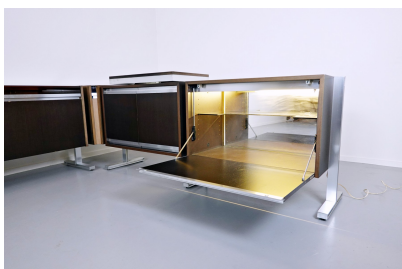

GALLERY IMAGES