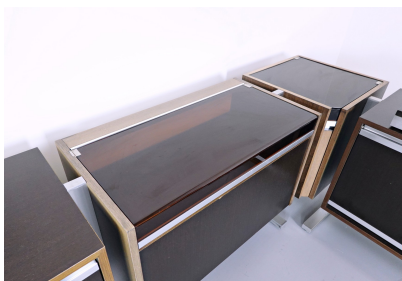

GALLERY IMAGES