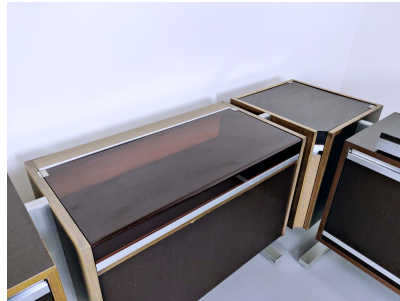

GALLERY IMAGES