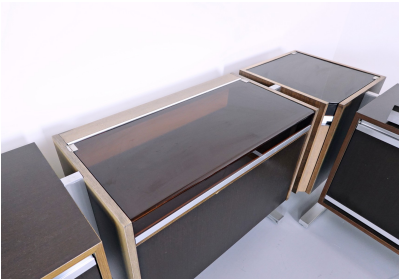

GALLERY IMAGES