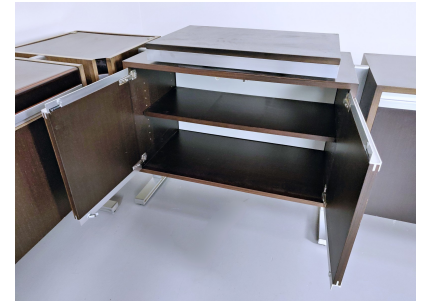

GALLERY IMAGES