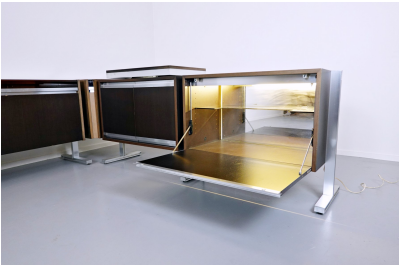

GALLERY IMAGES