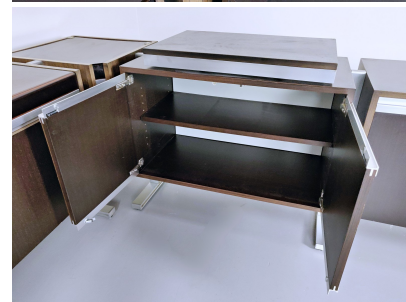

GALLERY IMAGES