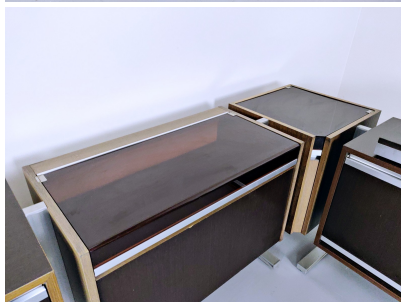

GALLERY IMAGES