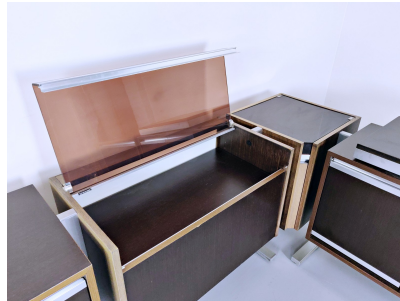

GALLERY IMAGES