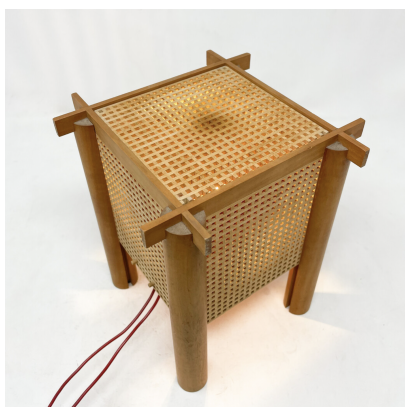

**SMALL WOODEN CUBE LAMP, ITALY,
1960S**

Small Wooden Cube Lamp, Italy, 1960s

Categories: [Lighting](#), [Table Lamp](#)

GALLERY IMAGES

LIVING IN STYLE

GALLERY

Gallery Tel: + 44 (0) 20 8076 5055

Mobile Tel: + 44 (0) 7968 752 760