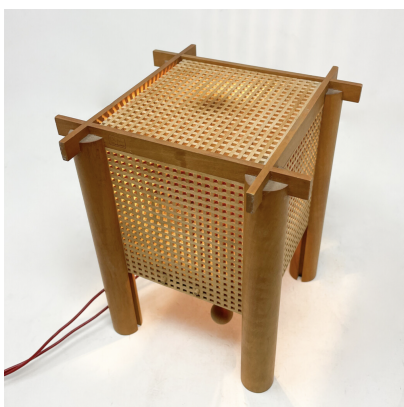

**SMALL WOODEN CUBE LAMP, ITALY,
1960S**

Small Wooden Cube Lamp, Italy, 1960s

Categories: [Lighting](#), [Table Lamp](#)

GALLERY IMAGES

LIVING IN STYLE

GALLERY

Gallery Tel: + 44 (0) 20 8076 5055

Mobile Tel: + 44 (0) 7968 752 760