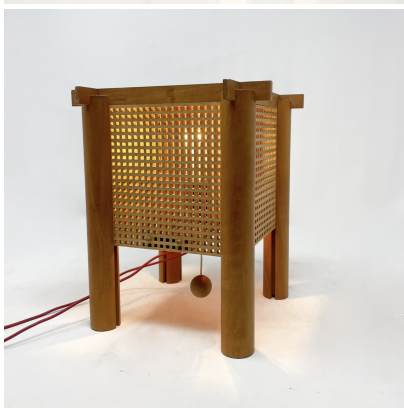

**SMALL WOODEN CUBE LAMP, ITALY,
1960S**

Small Wooden Cube Lamp, Italy, 1960s

Categories: [Lighting](#), [Table Lamp](#)

GALLERY IMAGES

LIVING IN STYLE

GALLERY

Gallery Tel: + 44 (0) 20 8076 5055

Mobile Tel: + 44 (0) 7968 752 760