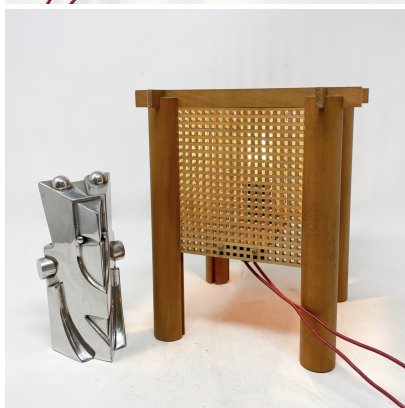

**SMALL WOODEN CUBE LAMP, ITALY,
1960S**

Small Wooden Cube Lamp, Italy, 1960s

Categories: [Lighting](#), [Table Lamp](#)

GALLERY IMAGES

LIVING IN STYLE

GALLERY

Gallery Tel: + 44 (0) 20 8076 5055

Mobile Tel: + 44 (0) 7968 752 760