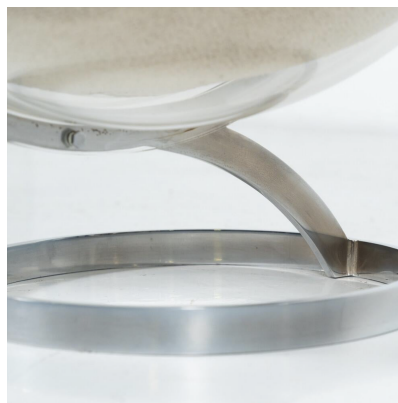

**SPACE AGE "SPHÈRE" LOUNGE
CHAIRS BY BORIS TABACOFF,
MOBILLIER MODULAIRE**

Space Age "Sphère" Lounge Chairs by Boris
Tabacoff, Mobillier Modulaire

Categories: [Furniture](#), [Seating](#)

GALLERY IMAGES