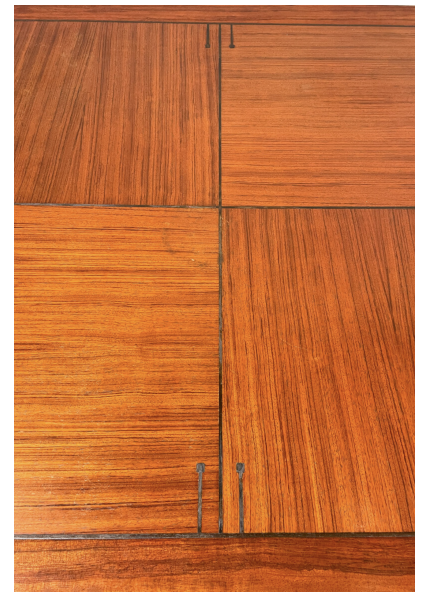

**SQUARE COFFEE TABLE,  
DECOFORMA SERIES BY SCHUIITEMA,  
1980S**

Square Coffee Table, Decoforma series by  
Schuitema, 1980s

Categories: [Furniture](#), [Tables/Desks](#)

**GALLERY IMAGES**