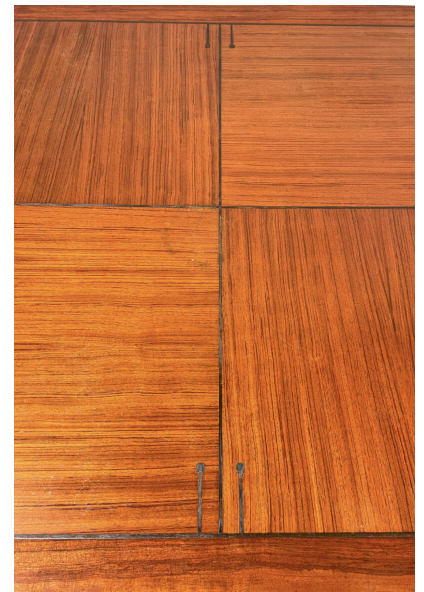

**SQUARE COFFEE TABLE,
DECOFORMA SERIES BY SCHUIITEMA,
1980S**

Square Coffee Table, Decoforma series by
Schuitema, 1980s

Categories: [Furniture](#), [Tables/Desks](#)

GALLERY IMAGES

LIVING IN STYLE

GALLERY