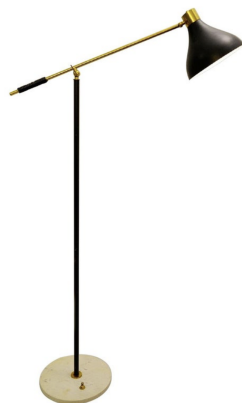

**STILNOVO FLOOR LAMP WITH  
MARBLE BASE AND BRASS ARM,  
1950S**

Stilnovo Floor Lamp With Marble Base and  
Brass Arm, 1950s

Categories: [Floor Lamp](#), [Lighting](#)

**GALLERY IMAGES**

# LIVING IN STYLE

---

GALLERY

**Gallery Tel:** + 44 (0) 20 8076 5055

**Mobile Tel:** + 44 (0) 7968 752 760

**Email:** [info@livinginstylegallery.com](mailto:info@livinginstylegallery.com)

**Site:** [livinginstylegallery.com](http://livinginstylegallery.com)