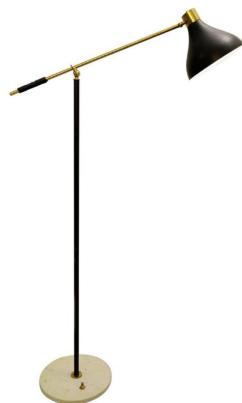

LIVING IN STYLE

GALLERY

Gallery Tel: + 44 (0) 20 8076 5055

Mobile Tel: + 44 (0) 7968 752 760

Email: info@livinginstylegallery.com

Site: livinginstylegallery.com