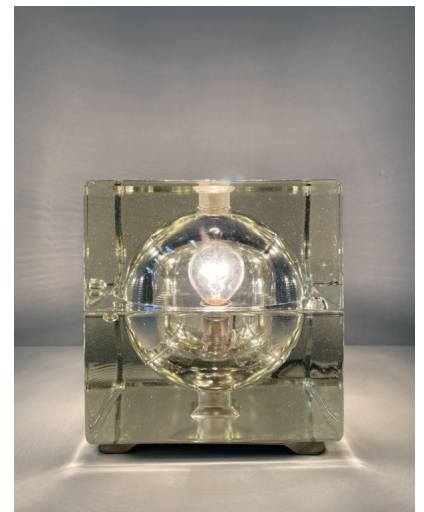

**TABLE LAMP "CUBOSFERA" BY
ALESSANDRO MENDINI, ITALY, 1968**

Table Lamp "Cubosfera" by Alessandro
Mellini, Italy, 1968

Categories: [Lighting](#), [Table Lamp](#)

GALLERY IMAGES

LIVING IN STYLE

GALLERY

Gallery Tel: + 44 (0) 20 8076 5055