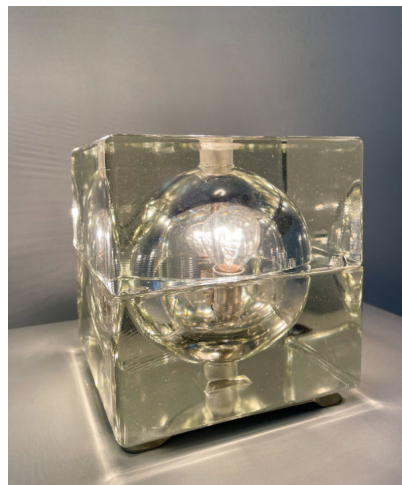

**TABLE LAMP "CUBOSFERA" BY
ALESSANDRO MENDINI, ITALY, 1968**

Table Lamp "Cubosfera" by Alessandro
Mellini, Italy, 1968

Categories: [Lighting](#), [Table Lamp](#)

GALLERY IMAGES

LIVING IN STYLE

GALLERY

Gallery Tel: + 44 (0) 20 8076 5055