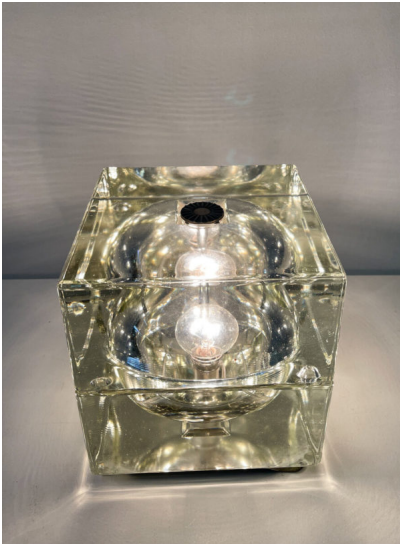

**TABLE LAMP "CUBOSFERA" BY  
ALESSANDRO MENDINI, ITALY, 1968**

Table Lamp "Cubosfera" by Alessandro  
Mellini, Italy, 1968

---

Categories: [Lighting](#), [Table Lamp](#)

**GALLERY IMAGES**