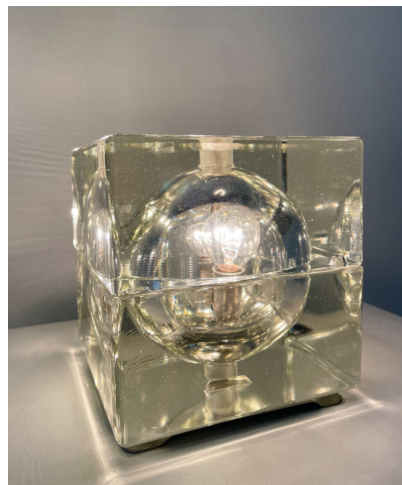

**TABLE LAMP "CUBOSFERA" BY  
ALESSANDRO MENDINI, ITALY, 1968**

Table Lamp "Cubosfera" by Alessandro  
Mellini, Italy, 1968

---

Categories: [Lighting](#), [Table Lamp](#)

**GALLERY IMAGES**