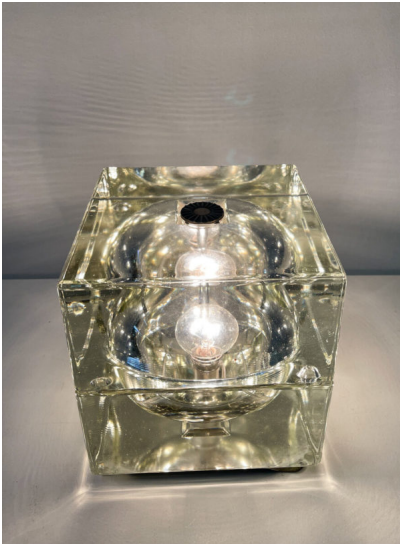

LIVING IN STYLE

GALLERY

Gallery Tel: + 44 (0) 20 8076 5055

Mobile Tel: + 44 (0) 7968 752 760

Email: info@livinginstylegallery.com

Site: livinginstylegallery.com