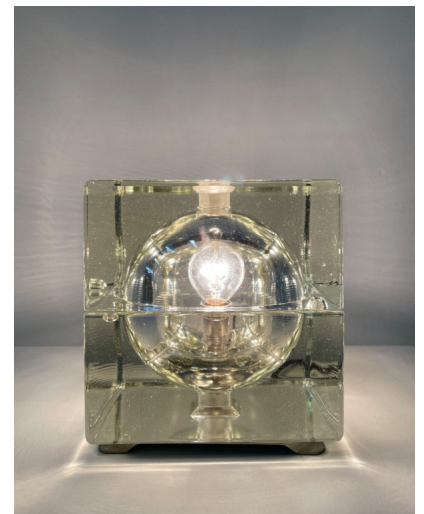

**TABLE LAMP "CUBOSFERA" BY  
ALESSANDRO MENDINI, ITALY, 1968**

Table Lamp "Cubosfera" by Alessandro  
Mellini, Italy, 1968

---

Categories: [Lighting](#), [Table Lamp](#)

**GALLERY IMAGES**