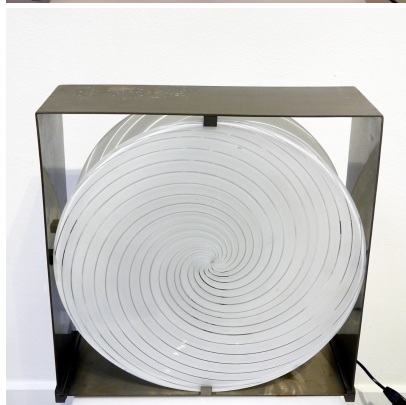

**TABLE LAMP SPIRAL LT217 BY
CARLO NASON FOR MAZZEGA, ITALY
1960S**

Table Lamp Spiral LT217 by Carlo Nason for
Mazzega, Italy 1960s

Categories: [Lighting](#), [Table Lamp](#)

GALLERY IMAGES

LIVING IN STYLE