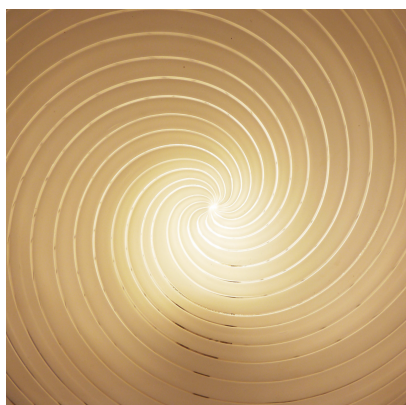

**TABLE LAMP SPIRAL LT217 BY  
CARLO NASON FOR MAZZEGA, ITALY  
1960S**

Table Lamp Spiral LT217 by Carlo Nason for  
Mazzega, Italy 1960s

Categories: [Lighting](#), [Table Lamp](#)

**GALLERY IMAGES**