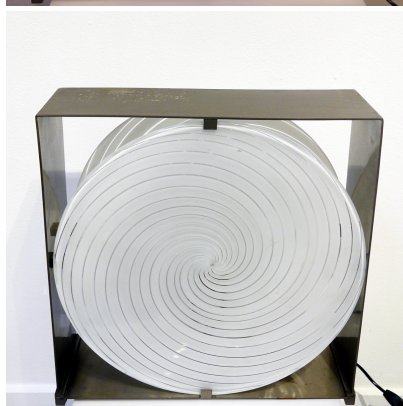

**TABLE LAMP SPIRAL LT217 BY  
CARLO NASON FOR MAZZEGA, ITALY  
1960S**

Table Lamp Spiral LT217 by Carlo Nason for  
Mazzega, Italy 1960s

Categories: [Lighting](#), [Table Lamp](#)

**GALLERY IMAGES**