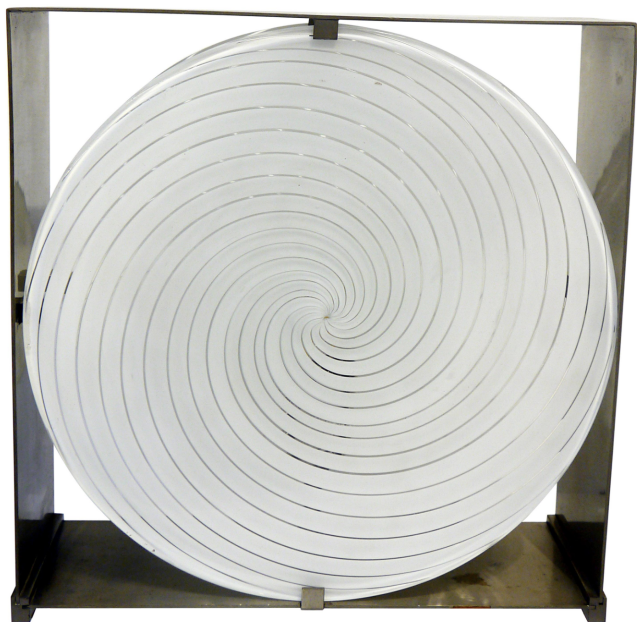

**TABLE LAMP SPIRAL LT217 BY
CARLO NASON FOR MAZZEGA, ITALY
1960S**

Table Lamp Spiral LT217 by Carlo Nason for
Mazzega, Italy 1960s

Categories: [Lighting](#), [Table Lamp](#)

GALLERY IMAGES

LIVING IN STYLE