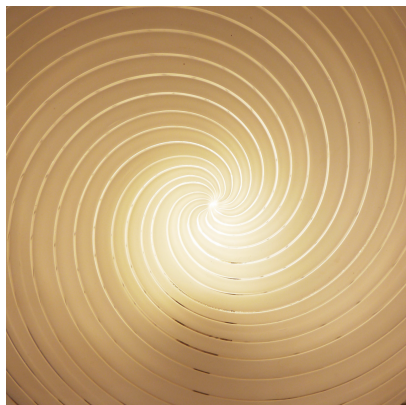

**TABLE LAMP SPIRAL LT217 BY
CARLO NASON FOR MAZZEGA, ITALY
1960S**

Table Lamp Spiral LT217 by Carlo Nason for
Mazzega, Italy 1960s

Categories: [Lighting](#), [Table Lamp](#)

GALLERY IMAGES

LIVING IN STYLE