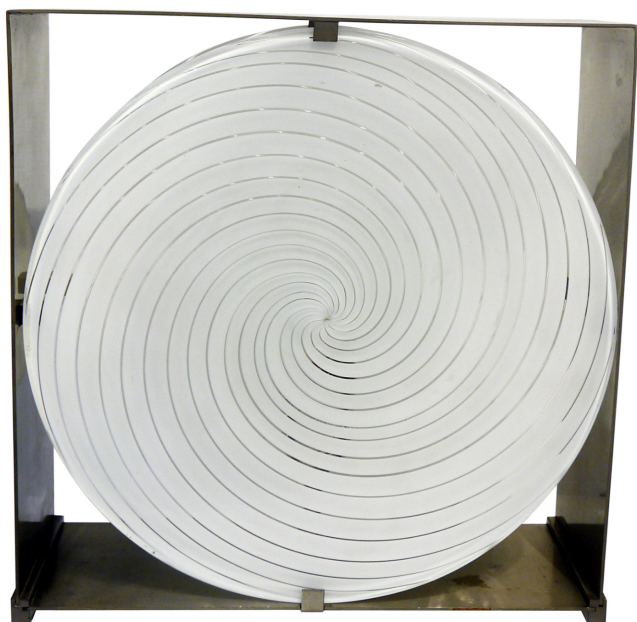

**TABLE LAMP SPIRAL LT217 BY  
CARLO NASON FOR MAZZEGA, ITALY  
1960S**

Table Lamp Spiral LT217 by Carlo Nason for  
Mazzega, Italy 1960s

Categories: [Lighting](#), [Table Lamp](#)

**GALLERY IMAGES**