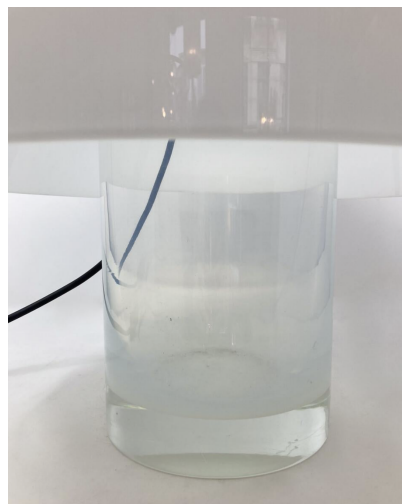

**TABLE LAMP / VASE MODEL LT 226
BY CARLO NASON FOR MAZZEGA**

Table Lamp / vase model LT 226 By Carlo
Nason For Mazzega

Categories: [Lighting](#), [Table Lamp](#)

GALLERY IMAGES

LIVING IN STYLE

GALLERY

Gallery Tel: + 44 (0) 20 8076 5055