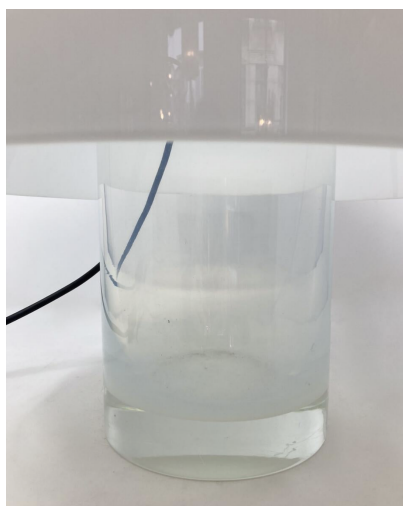

**TABLE LAMP / VASE MODEL LT 226
BY CARLO NASON FOR MAZZEGA**

Table Lamp / vase model LT 226 By Carlo
Nason For Mazzega

Categories: [Lighting](#), [Table Lamp](#)

GALLERY IMAGES

LIVING IN STYLE

GALLERY

Gallery Tel: + 44 (0) 20 8076 5055