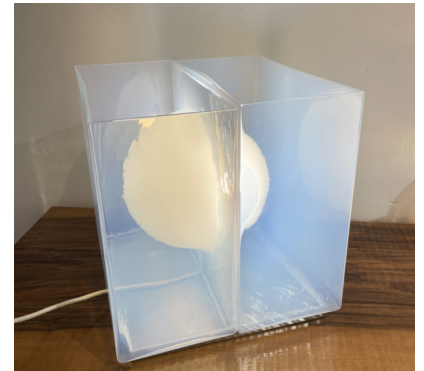

**TABLE LAMP/VASE MODEL 'LT323'  
BY CARLO NASON FOR MAZZEGA,  
ITALY, 1960S**

Table Lamp/Vase model 'LT323' by Carlo  
Nason for Mazzega, Italy, 1960s

---

**Categories:** [Lighting](#), [Table Lamp](#)

**GALLERY IMAGES**