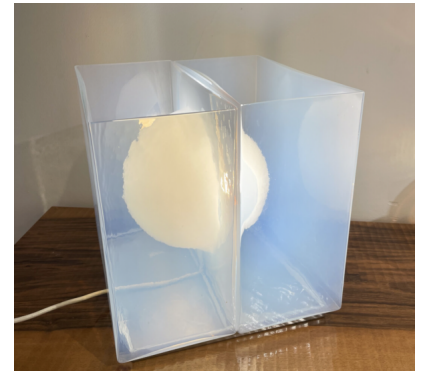

**TABLE LAMP/VASE MODEL 'LT323'  
BY CARLO NASON FOR MAZZEGA,  
ITALY, 1960S**

Table Lamp/Vase model 'LT323' by Carlo  
Nason for Mazzega, Italy, 1960s

Categories: [Lighting](#), [Table Lamp](#)

**GALLERY IMAGES**