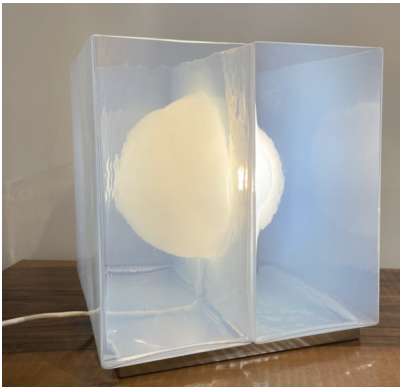

**TABLE LAMP/VASE MODEL 'LT323'  
BY CARLO NASON FOR MAZZEGA,  
ITALY, 1960S**

Table Lamp/Vase model 'LT323' by Carlo  
Nason for Mazzega, Italy, 1960s

Categories: [Lighting](#), [Table Lamp](#)

**GALLERY IMAGES**