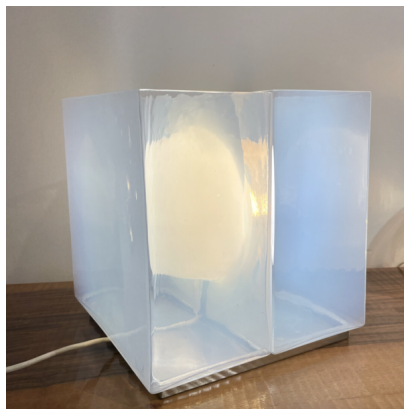

LIVING IN STYLE

GALLERY

Gallery Tel: + 44 (0) 20 8076 5055

Mobile Tel: + 44 (0) 7968 752 760

Email: info@livinginstylegallery.com

Site: livinginstylegallery.com