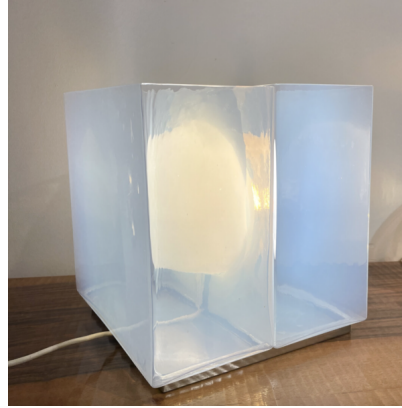

**TABLE LAMP/VASE MODEL 'LT323'  
BY CARLO NASON FOR MAZZEGA,  
ITALY, 1960S**

Table Lamp/Vase model 'LT323' by Carlo  
Nason for Mazzega, Italy, 1960s

---

**Categories:** [Lighting](#), [Table Lamp](#)

**GALLERY IMAGES**