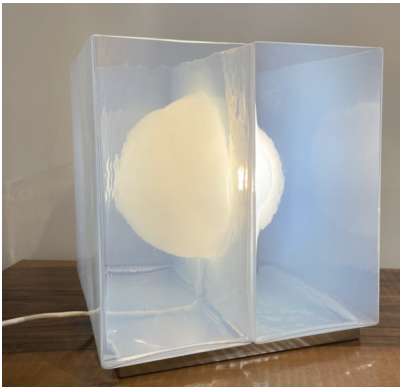

**TABLE LAMP/VASE MODEL 'LT323'  
BY CARLO NASON FOR MAZZEGA,  
ITALY, 1960S**

Table Lamp/Vase model 'LT323' by Carlo  
Nason for Mazzega, Italy, 1960s

---

**Categories:** [Lighting](#), [Table Lamp](#)

**GALLERY IMAGES**