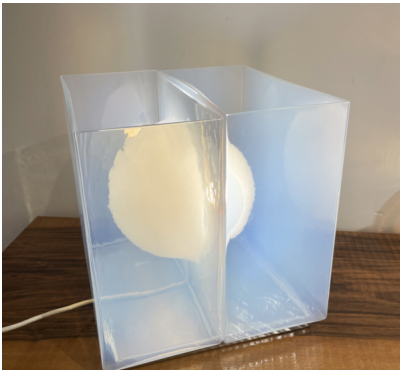

**TABLE LAMP/VASE MODEL 'LT323'  
BY CARLO NASON FOR MAZZEGA,  
ITALY, 1960S**

Table Lamp/Vase model 'LT323' by Carlo  
Nason for Mazzega, Italy, 1960s

Categories: [Lighting](#), [Table Lamp](#)

**GALLERY IMAGES**