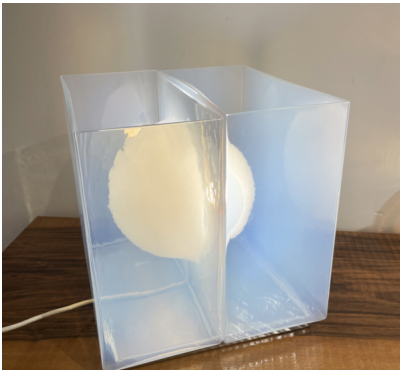

**TABLE LAMP/VASE MODEL 'LT323'  
BY CARLO NASON FOR MAZZEGA,  
ITALY, 1960S**

Table Lamp/Vase model 'LT323' by Carlo  
Nason for Mazzega, Italy, 1960s

---

**Categories:** [Lighting](#), [Table Lamp](#)

**GALLERY IMAGES**