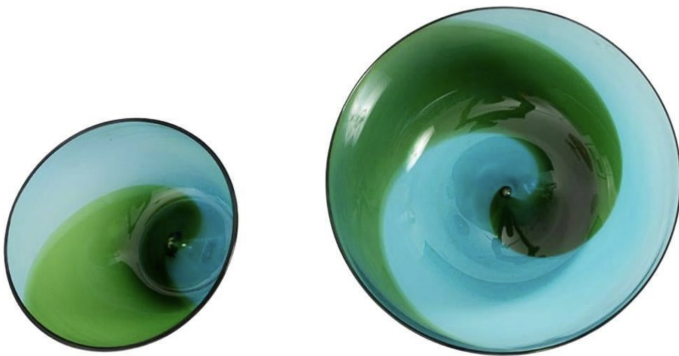

**TAPIO WIRKKALA, PAIR OF
"KOREAN" CENTERS FOR VENINI,
MURANO GLASS, 1966**

Tapio Wirkkala, Pair of "Korean" Centers for
Venini, Murano Glass, 1966

Categories: [Furniture](#), [Home Accessories](#),
[Other](#)