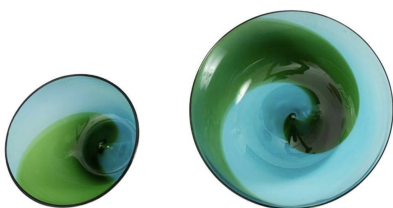

GALLERY IMAGES