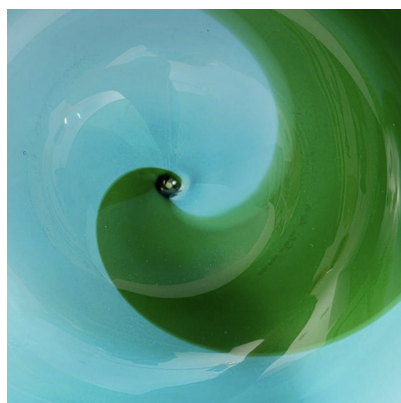

**TAPIO WIRKKALA, PAIR OF  
"KOREAN" CENTERS FOR VENINI,  
MURANO GLASS, 1966**

Tapio Wirkkala, Pair of "Korean" Centers for  
Venini, Murano Glass, 1966

Categories: [Furniture](#), [Home Accessories](#),  
[Other](#)

**GALLERY IMAGES**