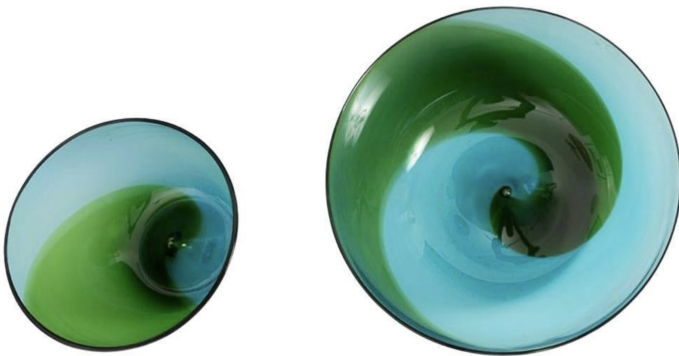

**TAPIO WIRKKALA, PAIR OF  
"KOREAN" CENTERS FOR VENINI,  
MURANO GLASS, 1966**

Tapio Wirkkala, Pair of "Korean" Centers for  
Venini, Murano Glass, 1966

Categories: [Furniture](#), [Home Accessories](#),  
[Other](#)

**GALLERY IMAGES**