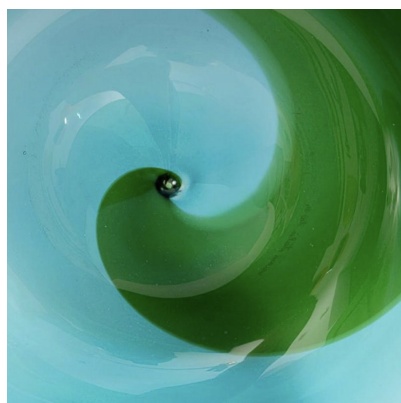

GALLERY IMAGES