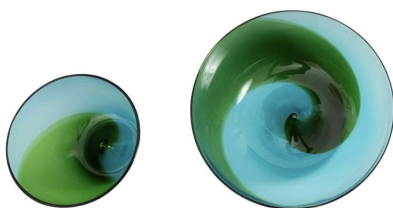

GALLERY IMAGES