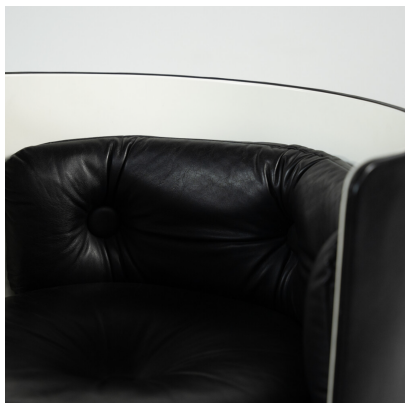

LIVING IN STYLE

GALLERY

Gallery Tel: + 44 (0) 20 8076 5055

Mobile Tel: + 44 (0) 7715 059 226

Email: info@livinginstylegallery.com

Site: livinginstylegallery.com