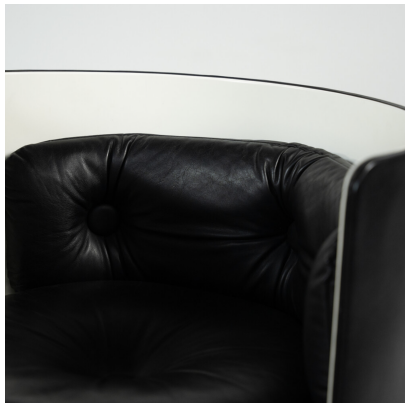

LIVING IN STYLE

GALLERY

Gallery Tel: + 44 (0) 20 8076 5055

Mobile Tel: + 44 (0) 7968 752 760

Email: info@livinginstylegallery.com

Site: livinginstylegallery.com