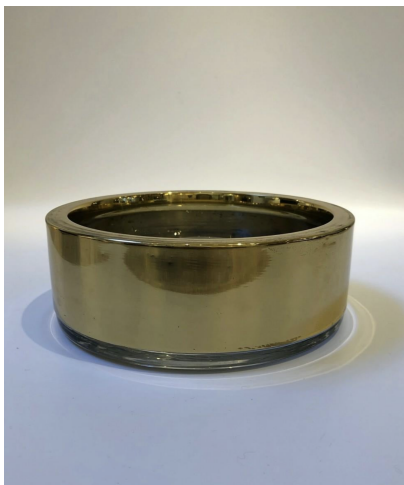

LIVING IN STYLE

GALLERY

Gallery Tel: + 44 (0) 20 8076 5055

Mobile Tel: + 44 (0) 7968 752 760

Email: info@livinginstylegallery.com

Site: livinginstylegallery.com