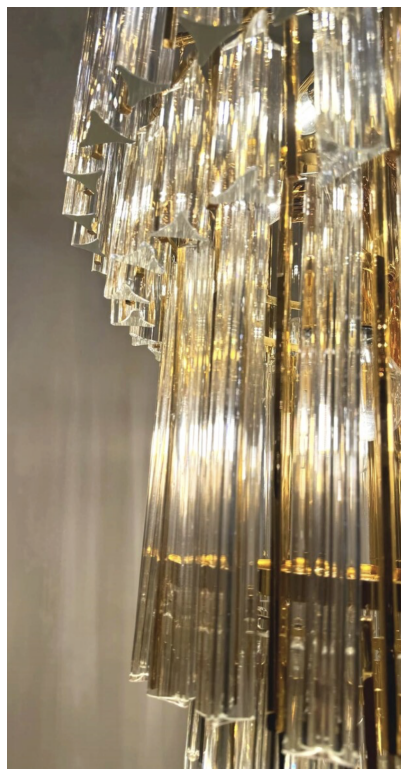

**VENINI CASCADE CHANDELIER,  
1960S**

Venini Cascade Chandelier, 1960s

Categories: [Ceiling Lamp](#), [Lighting](#)

**GALLERY IMAGES**