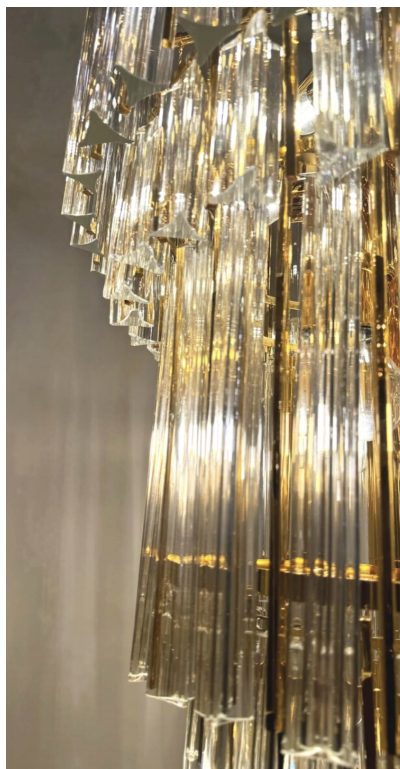

**VENINI CASCADE CHANDELIER,
1960S**

Venini Cascade Chandelier, 1960s

Categories: [Ceiling Lamp](#), [Lighting](#)

GALLERY IMAGES

LIVING IN STYLE

GALLERY

Gallery Tel: + 44 (0) 20 8076 5055

Mobile Tel: + 44 (0) 7968 752 760