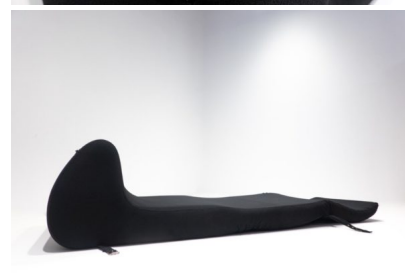

VINTAGE SOFA BED BY UMBERTO CATALANO AND GIANFRANCO MASI

Ghiro Mid Century Modern Sofa Bed. Dual Purpose Chair convertible Chair-bed by Umberto Catalano and Gianfranco Masi

Categories: [Furniture](#), [Miscellaneous](#), [Seating](#)

PRODUCT DESCRIPTION

Ghiro Mid Century Modern Sofa Bed. Dual Purpose Chair convertible Chair-bed by Umberto Catalano and Gianfranco Masi

GALLERY IMAGES

ADDITIONAL INFORMATION

Dimensions	80 × 66 × 80 cm
Seat Height	33cm
Color	Black