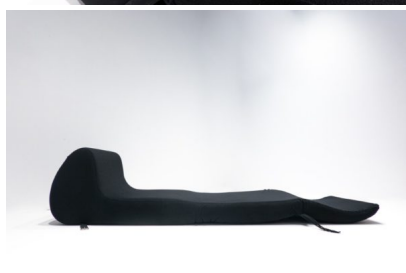

## VINTAGE SOFA BED BY UMBERTO CATALANO AND GIANFRANCO MASI

Ghiro Mid Century Modern Sofa Bed. Dual Purpose Chair convertible Chair-bed by Umberto Catalano and Gianfranco Masi

---

**Categories:** [Furniture](#), [Miscellaneous](#), [Seating](#)

### PRODUCT DESCRIPTION

Ghiro Mid Century Modern Sofa Bed. Dual Purpose Chair convertible Chair-bed by Umberto Catalano and Gianfranco Masi

GALLERY IMAGES

## ADDITIONAL INFORMATION

<b>Dimensions</b>	80 × 66 × 80 cm
<b>Seat Height</b>	33cm
<b>Color</b>	Black