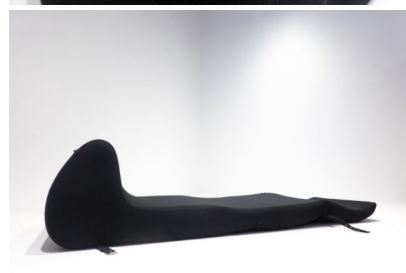

## VINTAGE SOFA BED BY UMBERTO CATALANO AND GIANFRANCO MASI

Ghiro Mid Century Modern Sofa Bed. Dual Purpose Chair convertible Chair-bed by Umberto Catalano and Gianfranco Masi

---

**Categories:** [Furniture](#), [Miscellaneous](#), [Seating](#)

### PRODUCT DESCRIPTION

Ghiro Mid Century Modern Sofa Bed. Dual Purpose Chair convertible Chair-bed by Umberto Catalano and Gianfranco Masi

GALLERY IMAGES

## ADDITIONAL INFORMATION

<b>Dimensions</b>	80 × 66 × 80 cm
<b>Seat Height</b>	33cm
<b>Color</b>	Black