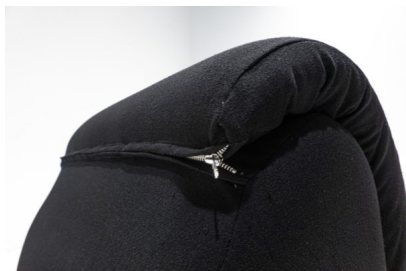

## VINTAGE SOFA BED BY UMBERTO CATALANO AND GIANFRANCO MASI

Ghiro Mid Century Modern Sofa Bed. Dual Purpose Chair convertible Chair-bed by Umberto Catalano and Gianfranco Masi

---

**Categories:** [Furniture](#), [Miscellaneous](#), [Seating](#)

### PRODUCT DESCRIPTION

Ghiro Mid Century Modern Sofa Bed. Dual Purpose Chair convertible Chair-bed by Umberto Catalano and Gianfranco Masi

GALLERY IMAGES

## ADDITIONAL INFORMATION

<b>Dimensions</b>	80 × 66 × 80 cm
<b>Seat Height</b>	33cm
<b>Color</b>	Black