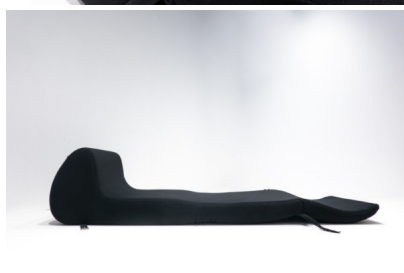

VINTAGE SOFA BED BY UMBERTO CATALANO AND GIANFRANCO MASI

Ghiro Mid Century Modern Sofa Bed. Dual Purpose Chair convertible Chair-bed by Umberto Catalano and Gianfranco Masi

Categories: [Furniture](#), [Miscellaneous](#), [Seating](#)

PRODUCT DESCRIPTION

Ghiro Mid Century Modern Sofa Bed. Dual Purpose Chair convertible Chair-bed by Umberto Catalano and Gianfranco Masi

GALLERY IMAGES

ADDITIONAL INFORMATION

Dimensions	80 × 66 × 80 cm
Seat Height	33cm
Color	Black