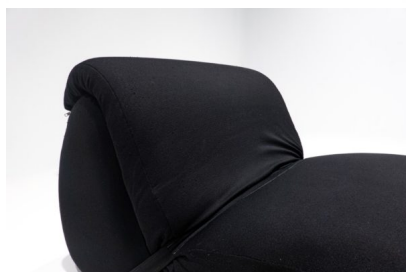

## VINTAGE SOFA BED BY UMBERTO CATALANO AND GIANFRANCO MASI

Ghiro Mid Century Modern Sofa Bed. Dual Purpose Chair convertible Chair-bed by Umberto Catalano and Gianfranco Masi

---

**Categories:** [Furniture](#), [Miscellaneous](#), [Seating](#)

### PRODUCT DESCRIPTION

Ghiro Mid Century Modern Sofa Bed. Dual Purpose Chair convertible Chair-bed by Umberto Catalano and Gianfranco Masi

GALLERY IMAGES

## ADDITIONAL INFORMATION

<b>Dimensions</b>	80 × 66 × 80 cm
<b>Seat Height</b>	33cm
<b>Color</b>	Black