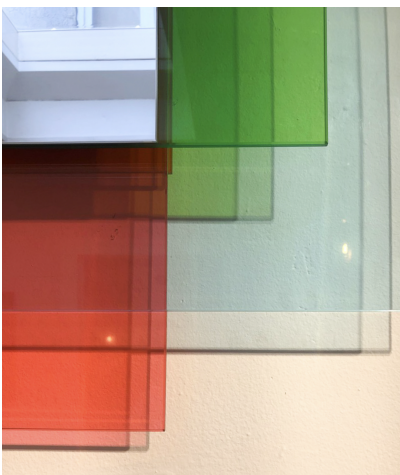

**WALL MIRROR, 'COLOUR ON
COLOUR' SERIES BY JOHANNA
GRAWUNDER**

Wall Mirror, 'Colour on colour' series by
Johanna Grawunder

Categories: [Mirrors](#), [Wall Art](#)

GALLERY IMAGES

LIVING IN STYLE

GALLERY

Gallery Tel: + 44 (0) 20 8076 5055