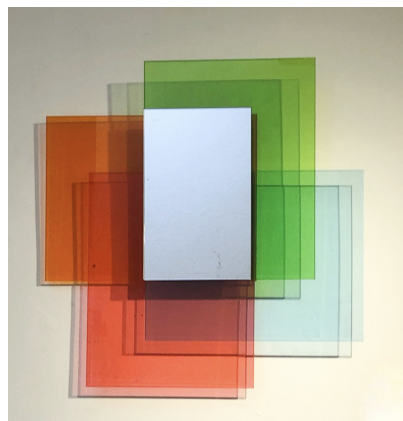

**WALL MIRROR, 'COLOUR ON
COLOUR' SERIES BY JOHANNA
GRAWUNDER**

Wall Mirror, 'Colour on colour' series by
Johanna Grawunder

Categories: [Mirrors](#), [Wall Art](#)

GALLERY IMAGES

LIVING IN STYLE

GALLERY

Gallery Tel: + 44 (0) 20 8076 5055