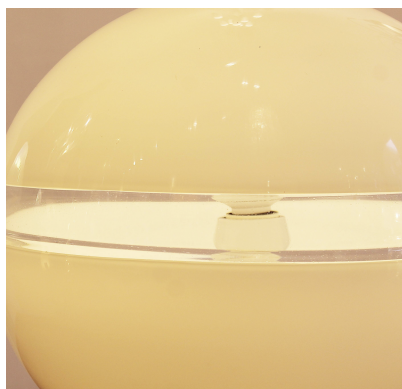

**WHITE MURANO GLASS TABLE LAMP  
MODEL LT231 BY CARLO NASON FOR  
MAZZEGA**

White Murano Glass Table Lamp Model  
LT231 by Carlo Nason for Mazzega

---

**Categories:** [Lighting](#), [Table Lamp](#)

**GALLERY IMAGES**