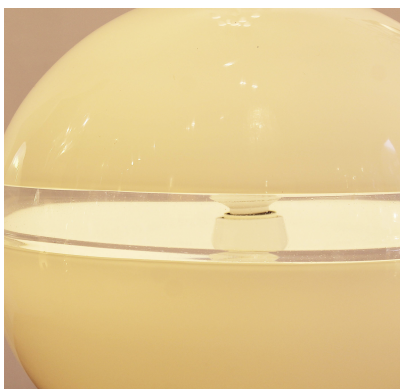

**WHITE MURANO GLASS TABLE LAMP  
MODEL LT231 BY CARLO NASON FOR  
MAZZEGA**

White Murano Glass Table Lamp Model  
LT231 by Carlo Nason for Mazzega

---

**Categories:** [Lighting](#), [Table Lamp](#)

**GALLERY IMAGES**