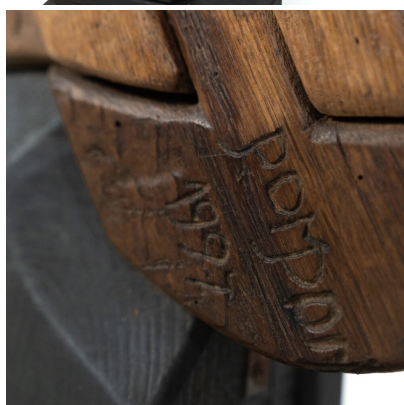

**WOODEN HORSE SCULPTURE BY
LUCIANO BERTOLOTTI, ITALY,
1990S**

Wooden Horse Sculpture by Luciano
Bertolotto, Italy, 1990s

Categories: [Furniture](#), [Other](#)

GALLERY IMAGES

LIVING IN STYLE

GALLERY

Gallery Tel: + 44 (0) 20 8076 5055