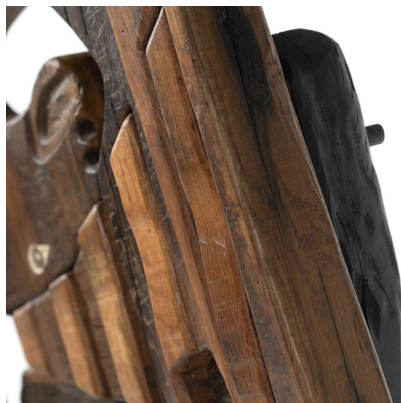

LIVING IN STYLE

GALLERY

Gallery Tel: + 44 (0) 20 8076 5055

Mobile Tel: + 44 (0) 7715 059 226

Email: info@livinginstylegallery.com

Site: livinginstylegallery.com