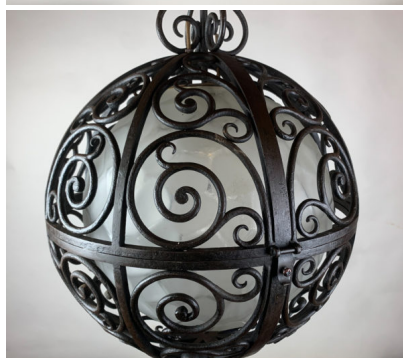

**WROUGHT IRON ROUND
SUSPENSION LAMP WITH INTERIOR
GLASS SPHERE**

*A mid-century modern wrought iron round
suspension lamp with interior glass sphere.*

Made in Belgium circa 1930.

Categories: [Ceiling Lamp](#), [Lighting](#)

GALLERY IMAGES