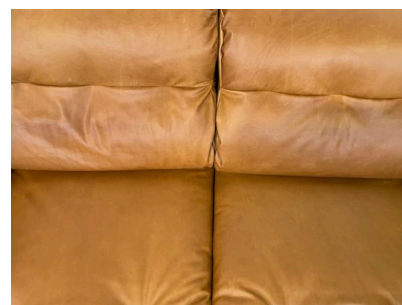

**"ZELDA" SOFA BY SERGIO ASTI FOR
POLTRONOVA**

*A mid-century modern "Zelda" sofa by
Sergio Asti for Poltrona.*

Made in Italy in the 1960's.

Categories: [Furniture](#), [Seating](#)

GALLERY IMAGES

LIVING IN STYLE

GALLERY

Gallery Tel: + 44 (0) 20 8076 5055

Mobile Tel: + 44 (0) 7968 752 760

Email: info@livinginstylegallery.com

Site: livinginstylegallery.com

ADDITIONAL INFORMATION

Dimensions	90 × 150 × 65 cm
Color	Brown, Cognac
Material	Leather, Wood