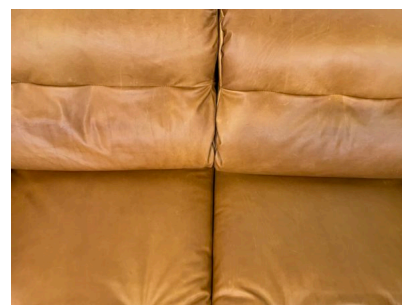

**"ZELDA" SOFA BY SERGIO ASTI FOR  
POLTRONOVA**

*A mid-century modern "Zelda" sofa by  
Sergio Asti for Poltrona.*

*Made in Italy in the 1960's.*

Categories: [Furniture](#), [Seating](#)

**GALLERY IMAGES**

## ADDITIONAL INFORMATION

<b>Dimensions</b>	90 × 150 × 65 cm
<b>Color</b>	Brown, Cognac
<b>Material</b>	Leather, Wood