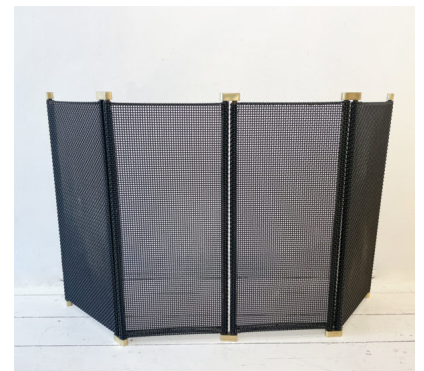

FIREPLACE SET BY AFRA & TOBIA SCARPA FOR DIMENSIONE

A mid-century modern fireplace set by Afra & Tobia Scarpa for Dimensione.

Made in Fuoco, Italy in the 1970's.

Categories: [Home Accessories](#)

GALLERY IMAGES

LIVING IN STYLE

GALLERY

Gallery Tel: + 44 (0) 20 8076 5055

Mobile Tel: + 44 (0) 7968 752 760

Email: info@livinginstylegallery.com

Site: livinginstylegallery.com

ADDITIONAL INFORMATION

Dimensions	2 × 94 × 56 cm
Color	Black, Gold
Material	Metal, Wood