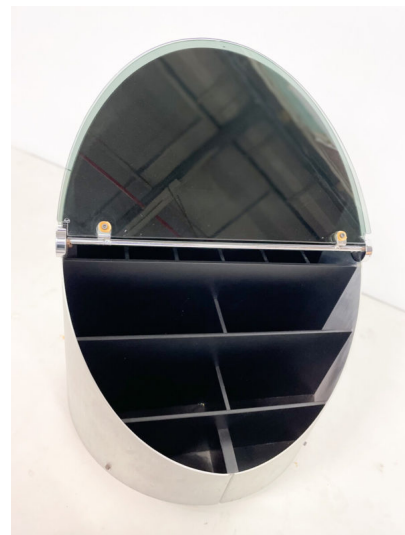

**MID CENTURY MODERN ITALIAN BAR
BY CLAUDIO SALOCCHI**

A mid-century modern bar by Claudio Salocchi.

Made in Italy in the 1970's.

Categories: [Furniture](#), [Shelf/Bar/Trolleys](#)

GALLERY IMAGES

ADDITIONAL INFORMATION

Dimensions

62 × 64 × 71 cm

Color

Black, Silver

Material

Glass, Stainless Steel