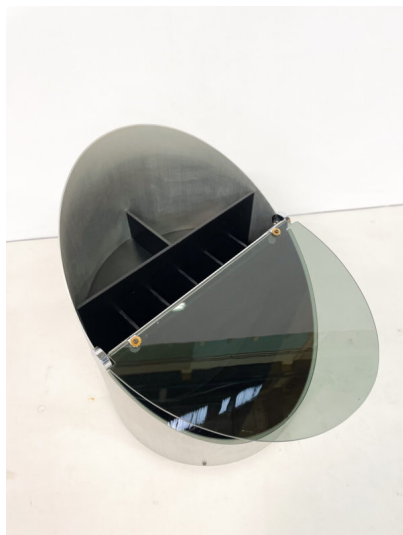

**MID CENTURY MODERN ITALIAN BAR
BY CLAUDIO SALOCCHI**

A mid-century modern bar by Claudio Salocchi.

Made in Italy in the 1970's.

Categories: [Furniture](#), [Shelf/Bar/Trolleys](#)

GALLERY IMAGES

ADDITIONAL INFORMATION

Dimensions

62 × 64 × 71 cm

Color

Black, Silver

Material

Glass, Stainless Steel