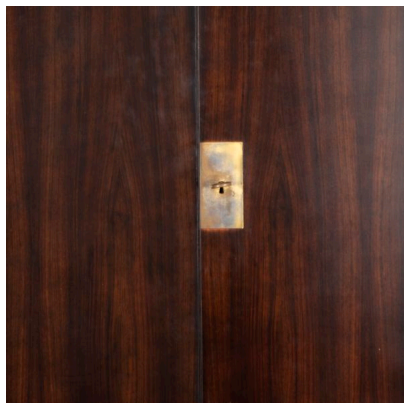

MID CENTURY MODERN ITALIAN WALL UNIT

*An amazing mid-century modern wall unit
from Italy in teak wood.*

*All units can be moved up and down,
therefore, creating opportunities for different
formations in all interiors/settings.*

Perfect for an office or living room.

Made in the 1960's.

Categories: [Other](#)

GALLERY IMAGES

LIVING IN STYLE

GALLERY

Gallery Tel: + 44 (0) 20 8076 5055

Mobile Tel: + 44 (0) 7968 752 760

Email: info@livinginstylegallery.com

Site: livinginstylegallery.com

ADDITIONAL INFORMATION

| | |
|-------------------|-------------------|
| Dimensions | 45 × 250 × 200 cm |
| Color | Dark Brown, Gold |
| Material | Brass, Teak |