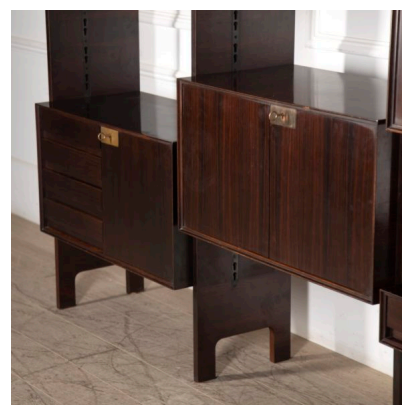

MID CENTURY MODERN ITALIAN WALL UNIT

*An amazing mid-century modern wall unit
from Italy in teak wood.*

*All units can be moved up and down,
therefore, creating opportunities for different
formations in all interiors/settings.*

Perfect for an office or living room.

Made in the 1960's.

Categories: [Other](#)

GALLERY IMAGES

LIVING IN STYLE

GALLERY

Gallery Tel: + 44 (0) 20 8076 5055

Mobile Tel: + 44 (0) 7968 752 760

Email: info@livinginstylegallery.com

Site: livinginstylegallery.com

ADDITIONAL INFORMATION

| | |
|-------------------|-------------------|
| Dimensions | 45 × 250 × 200 cm |
| Color | Dark Brown, Gold |
| Material | Brass, Teak |