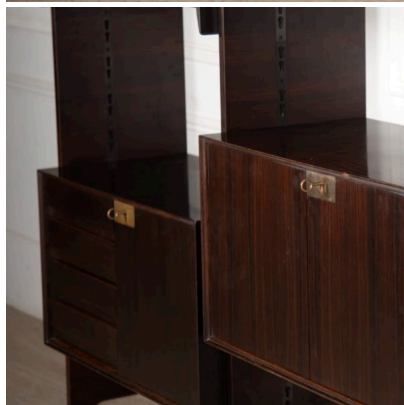

MID CENTURY MODERN ITALIAN WALL UNIT

*An amazing mid-century modern wall unit
from Italy in teak wood.*

*All units can be moved up and down,
therefore, creating opportunities for different
formations in all interiors/settings.*

Perfect for an office or living room.

Made in the 1960's.

Categories: [Other](#)

GALLERY IMAGES

LIVING IN STYLE

GALLERY

Gallery Tel: + 44 (0) 20 8076 5055

Mobile Tel: + 44 (0) 7968 752 760

Email: info@livinginstylegallery.com

Site: livinginstylegallery.com

ADDITIONAL INFORMATION

Dimensions	45 × 250 × 200 cm
Color	Dark Brown, Gold
Material	Brass, Teak