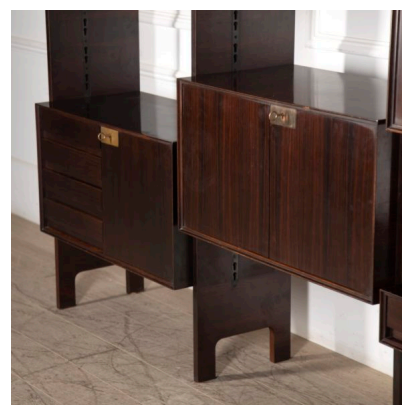

MID CENTURY MODERN ITALIAN WALL UNIT

*An amazing mid-century modern wall unit
from Italy in teak wood.*

*All units can be moved up and down,
therefore, creating opportunities for different
formations in all interiors/settings.*

Perfect for an office or living room.

Made in the 1960's.

Categories: [Other](#)

GALLERY IMAGES

LIVING IN STYLE

GALLERY

Gallery Tel: + 44 (0) 20 8076 5055

Mobile Tel: + 44 (0) 7968 752 760

Email: info@livinginstylegallery.com

Site: livinginstylegallery.com

ADDITIONAL INFORMATION

Dimensions	45 × 250 × 200 cm
Color	Dark Brown, Gold
Material	Brass, Teak