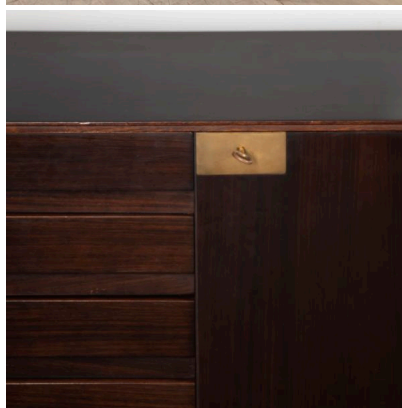

GALLERY IMAGES