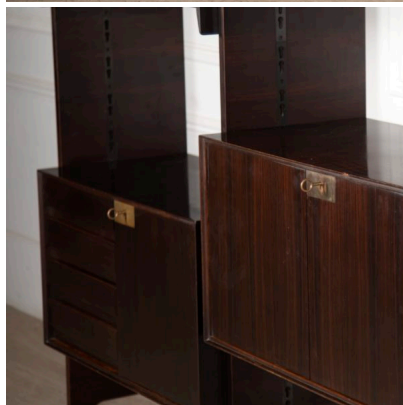

MID CENTURY MODERN ITALIAN WALL UNIT

*An amazing mid-century modern wall unit
from Italy in teak wood.*

*All units can be moved up and down,
therefore, creating opportunities for different
formations in all interiors/settings.*

Perfect for an office or living room.

Made in the 1960's.

Categories: [Other](#)

GALLERY IMAGES

LIVING IN STYLE

GALLERY

Gallery Tel: + 44 (0) 20 8076 5055

Mobile Tel: + 44 (0) 7968 752 760

Email: info@livinginstylegallery.com

Site: livinginstylegallery.com

ADDITIONAL INFORMATION

| | |
|-------------------|-------------------|
| Dimensions | 45 × 250 × 200 cm |
| Color | Dark Brown, Gold |
| Material | Brass, Teak |