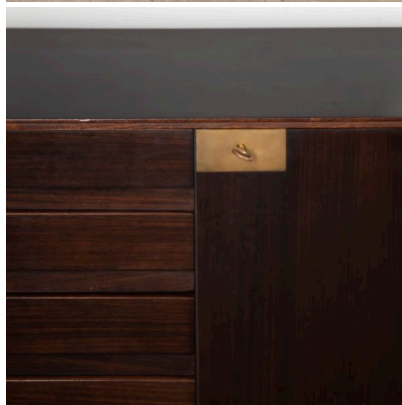

MID CENTURY MODERN ITALIAN WALL UNIT

*An amazing mid-century modern wall unit
from Italy in teak wood.*

*All units can be moved up and down,
therefore, creating opportunities for different
formations in all interiors/settings.*

Perfect for an office or living room.

Made in the 1960's.

Categories: [Other](#)

GALLERY IMAGES

LIVING IN STYLE

GALLERY

Gallery Tel: + 44 (0) 20 8076 5055

Mobile Tel: + 44 (0) 7968 752 760

Email: info@livinginstylegallery.com

Site: livinginstylegallery.com

ADDITIONAL INFORMATION

Dimensions	45 × 250 × 200 cm
Color	Dark Brown, Gold
Material	Brass, Teak