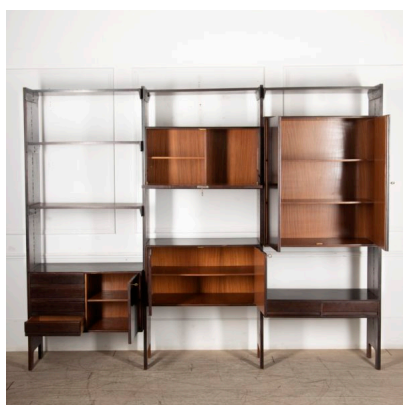

MID CENTURY MODERN ITALIAN WALL UNIT

*An amazing mid-century modern wall unit
from Italy in teak wood.*

*All units can be moved up and down,
therefore, creating opportunities for different
formations in all interiors/settings.*

Perfect for an office or living room.

Made in the 1960's.

Categories: [Other](#)

GALLERY IMAGES

LIVING IN STYLE

GALLERY

Gallery Tel: + 44 (0) 20 8076 5055

Mobile Tel: + 44 (0) 7968 752 760

Email: info@livinginstylegallery.com

Site: livinginstylegallery.com

ADDITIONAL INFORMATION

| | |
|-------------------|-------------------|
| Dimensions | 45 × 250 × 200 cm |
| Color | Dark Brown, Gold |
| Material | Brass, Teak |