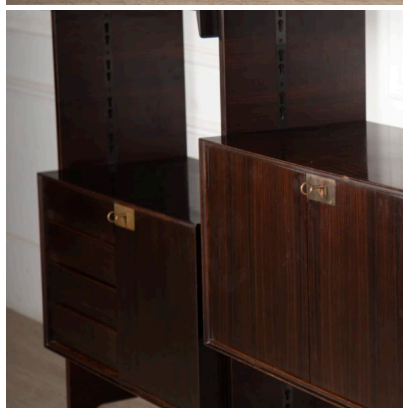

MID CENTURY MODERN ITALIAN WALL UNIT

*An amazing mid-century modern wall unit
from Italy in teak wood.*

*All units can be moved up and down,
therefore, creating opportunities for different
formations in all interiors/settings.*

Perfect for an office or living room.

Made in the 1960's.

Categories: [Other](#)

GALLERY IMAGES

LIVING IN STYLE

GALLERY

Gallery Tel: + 44 (0) 20 8076 5055

Mobile Tel: + 44 (0) 7968 752 760

Email: info@livinginstylegallery.com

Site: livinginstylegallery.com

ADDITIONAL INFORMATION

Dimensions	45 × 250 × 200 cm
Color	Dark Brown, Gold
Material	Brass, Teak