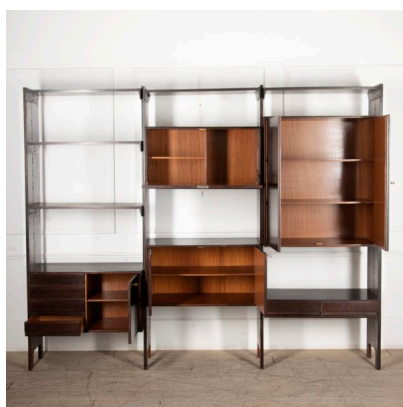

MID CENTURY MODERN ITALIAN WALL UNIT

*An amazing mid-century modern wall unit
from Italy in teak wood.*

*All units can be moved up and down,
therefore, creating opportunities for different
formations in all interiors/settings.*

Perfect for an office or living room.

Made in the 1960's.

Categories: [Other](#)

GALLERY IMAGES

LIVING IN STYLE

GALLERY

Gallery Tel: + 44 (0) 20 8076 5055

Mobile Tel: + 44 (0) 7968 752 760

Email: info@livinginstylegallery.com

Site: livinginstylegallery.com

ADDITIONAL INFORMATION

Dimensions	45 × 250 × 200 cm
Color	Dark Brown, Gold
Material	Brass, Teak