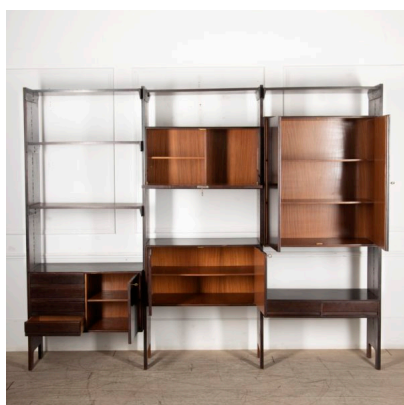

MID CENTURY MODERN ITALIAN WALL UNIT

*An amazing mid-century modern wall unit
from Italy in teak wood.*

*All units can be moved up and down,
therefore, creating opportunities for different
formations in all interiors/settings.*

Perfect for an office or living room.

Made in the 1960's.

Categories: [Other](#)

GALLERY IMAGES

LIVING IN STYLE

GALLERY

Gallery Tel: + 44 (0) 20 8076 5055

Mobile Tel: + 44 (0) 7968 752 760

Email: info@livinginstylegallery.com

Site: livinginstylegallery.com

ADDITIONAL INFORMATION

Dimensions	45 × 250 × 200 cm
Color	Dark Brown, Gold
Material	Brass, Teak