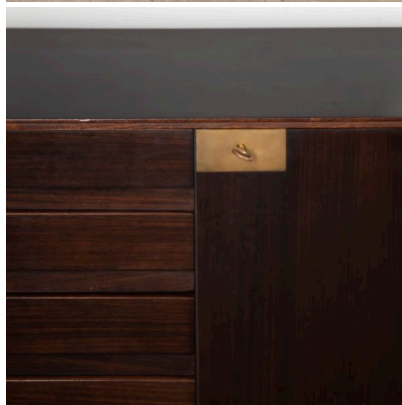

MID CENTURY MODERN ITALIAN WALL UNIT

*An amazing mid-century modern wall unit
from Italy in teak wood.*

*All units can be moved up and down,
therefore, creating opportunities for different
formations in all interiors/settings.*

Perfect for an office or living room.

Made in the 1960's.

Categories: [Other](#)

GALLERY IMAGES

LIVING IN STYLE

GALLERY

Gallery Tel: + 44 (0) 20 8076 5055

Mobile Tel: + 44 (0) 7968 752 760

Email: info@livinginstylegallery.com

Site: livinginstylegallery.com

ADDITIONAL INFORMATION

| | |
|-------------------|-------------------|
| Dimensions | 45 × 250 × 200 cm |
| Color | Dark Brown, Gold |
| Material | Brass, Teak |