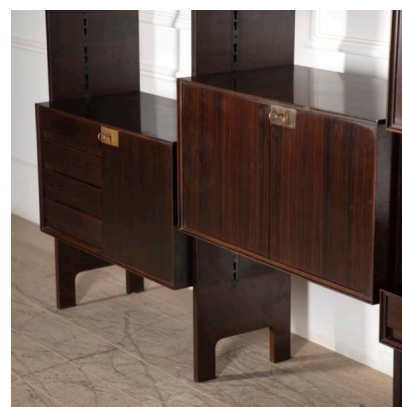

MID CENTURY MODERN ITALIAN WALL UNIT

*An amazing mid-century modern wall unit
from Italy in teak wood.*

*All units can be moved up and down,
therefore, creating opportunities for different
formations in all interiors/settings.*

Perfect for an office or living room.

Made in the 1960's.

Categories: [Other](#)

GALLERY IMAGES

LIVING IN STYLE

GALLERY

Gallery Tel: + 44 (0) 20 8076 5055

Mobile Tel: + 44 (0) 7968 752 760

Email: info@livinginstylegallery.com

Site: livinginstylegallery.com

ADDITIONAL INFORMATION

Dimensions	45 × 250 × 200 cm
Color	Dark Brown, Gold
Material	Brass, Teak