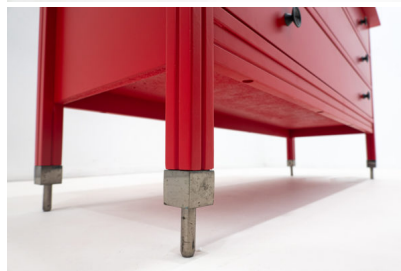

**MID CENTURY MODERN RED CHEST
OF DRAWERS BY CARLO DI CARLI
FOR SORMANI**

*A mid-century modern chest of drawers in
red by Carlo di Carli for Sormani.*

Made in Italy in the 1950's.

Categories: [Chest of Drawers](#), [Furniture](#)

GALLERY IMAGES

ADDITIONAL INFORMATION

Dimensions	54 × 144 × 80 cm
Color	Black, Red
Material	Wood