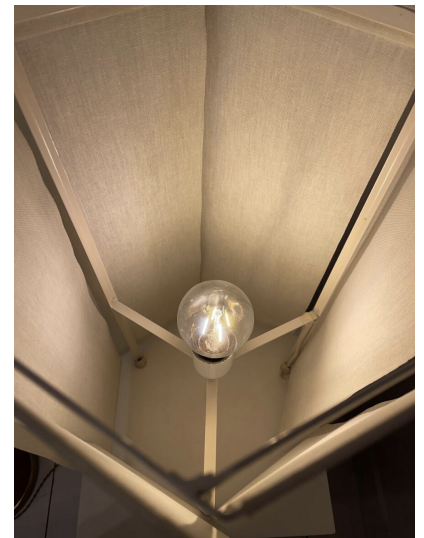

**MID-CENTURY MODERN TABLE LAMP
BY PAOLO TILCHE, 1960S, ITALY**

Mid-Century Modern Table Lamp by Paolo
Tilche, 1960s, Italy

Categories: [Lighting](#), [Table Lamp](#)

GALLERY IMAGES

LIVING IN STYLE

GALLERY