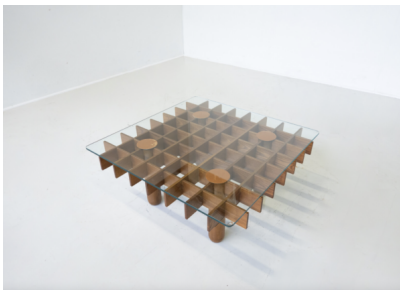

**MID-CENTURY MODERN WOOD AND  
GLASS SQUARE COFFEE TABLE  
MODEL "KYOTO" BY GIANFRANCO  
FRATTINI FOR KNOLL - ITALY 1974**

Mid-Century Modern Wood and Glass Square  
Coffee Table Model "Kyoto" by Gianfranco  
Frattoni for Knoll - Italy 1974

Categories: [Furniture](#), [Tables/Desks](#)

**GALLERY IMAGES**