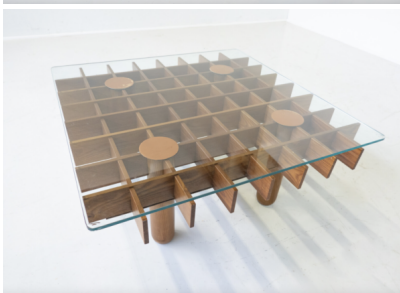

**MID-CENTURY MODERN WOOD AND  
GLASS SQUARE COFFEE TABLE  
MODEL "KYOTO" BY GIANFRANCO  
FRATTINI FOR KNOLL - ITALY 1974**

Mid-Century Modern Wood and Glass Square  
Coffee Table Model "Kyoto" by Gianfranco  
Frattini for Knoll - Italy 1974

Categories: [Furniture](#), [Tables/Desks](#)

**GALLERY IMAGES**