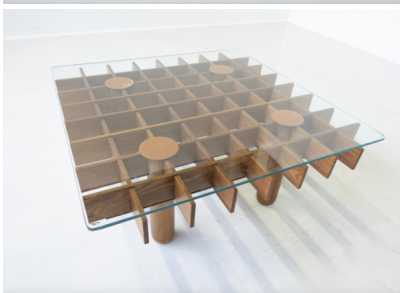

**MID-CENTURY MODERN WOOD AND  
GLASS SQUARE COFFEE TABLE  
MODEL "KYOTO" BY GIANFRANCO  
FRATTINI FOR KNOLL - ITALY 1974**

Mid-Century Modern Wood and Glass Square  
Coffee Table Model "Kyoto" by Gianfranco  
Frattoni for Knoll - Italy 1974

Categories: [Furniture](#), [Tables/Desks](#)

**GALLERY IMAGES**