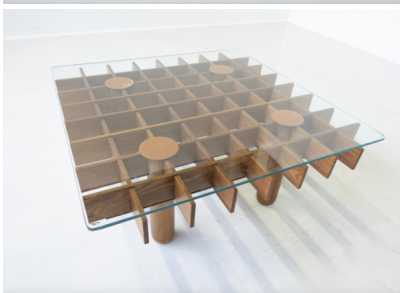

GALLERY IMAGES