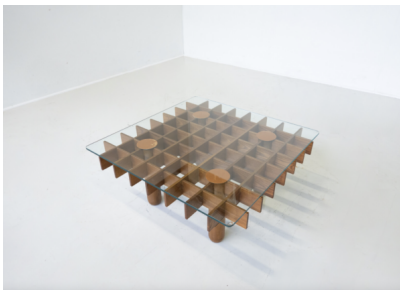

GALLERY IMAGES