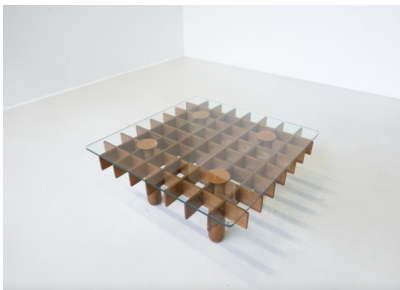

**MID-CENTURY MODERN WOOD AND  
GLASS SQUARE COFFEE TABLE  
MODEL "KYOTO" BY GIANFRANCO  
FRATTINI FOR KNOLL - ITALY 1974**

Mid-Century Modern Wood and Glass Square  
Coffee Table Model "Kyoto" by Gianfranco  
Frattini for Knoll - Italy 1974

Categories: [Furniture](#), [Tables/Desks](#)

**GALLERY IMAGES**