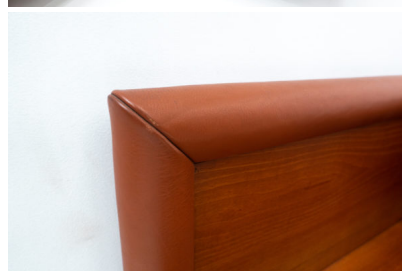

**MID CENTURY "MORNA" BED BY  
AFRA & TOBIA SCARPA FOR  
MOLTENI**

*A mid-century modern "Morna" bed in  
leather & wood by Afra & Tobia Scarpa for  
Molteni.*

*Made in Italy circa 1972.*

Categories: [Furniture](#)

**GALLERY IMAGES**

## ADDITIONAL INFORMATION

<b>Dimensions</b>	225 × 325 × 56 cm
<b>Color</b>	Brown
<b>Material</b>	Leather, Wood