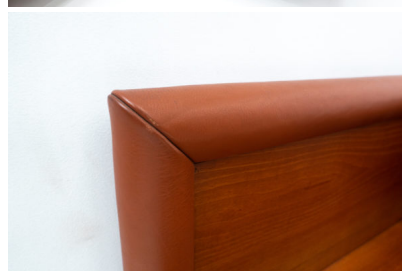

**MID CENTURY "MORNA" BED BY
AFRA & TOBIA SCARPA FOR
MOLTENI**

*A mid-century modern "Morna" bed in
leather & wood by Afra & Tobia Scarpa for
Molteni.*

Made in Italy circa 1972.

Categories: [Furniture](#)

GALLERY IMAGES

ADDITIONAL INFORMATION

Dimensions	225 × 325 × 56 cm
Color	Brown
Material	Leather, Wood